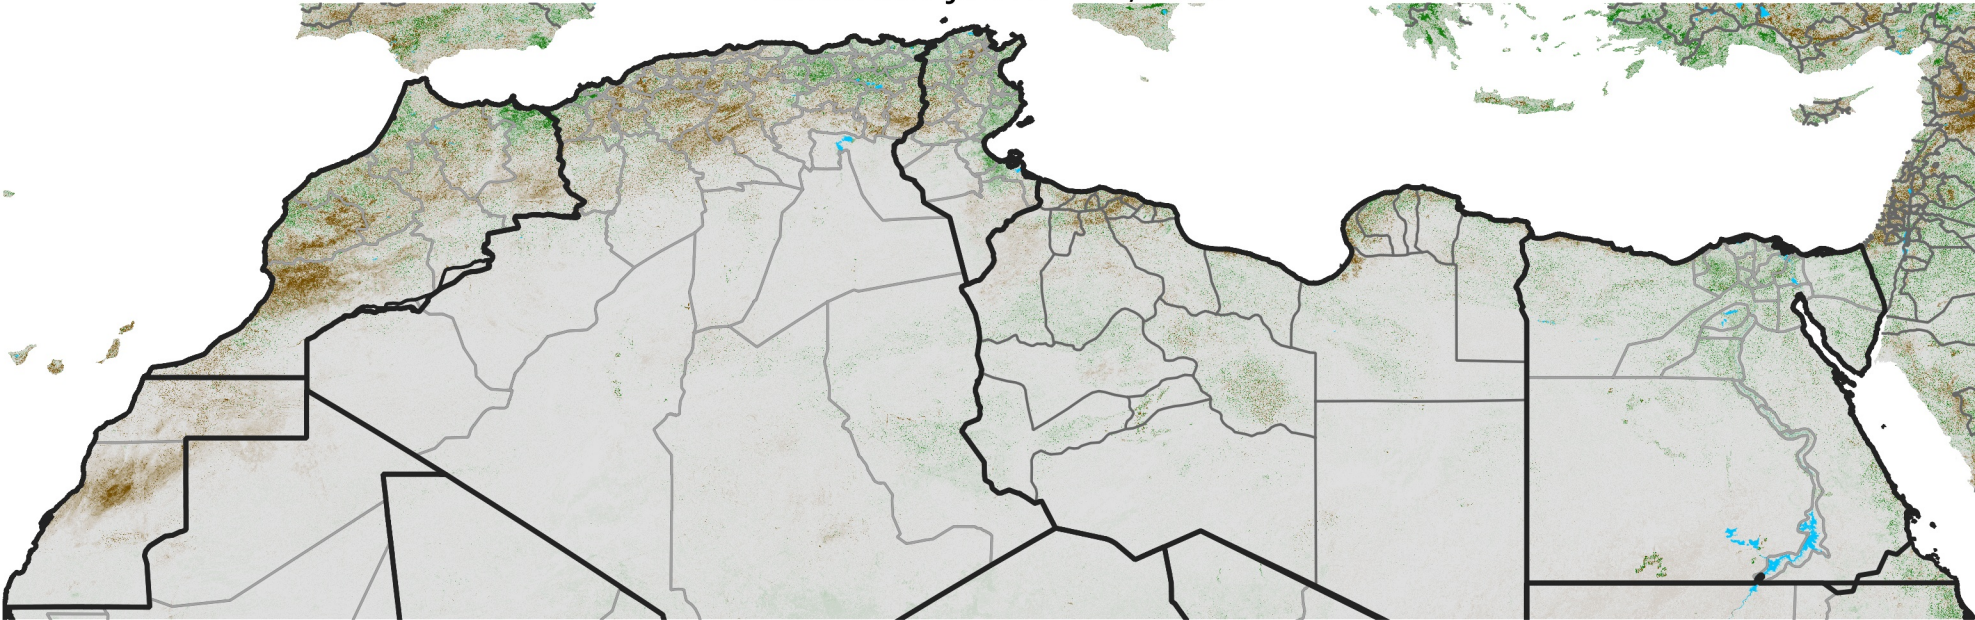

# North Africa NDVI Difference

2020 minus 2019

Period 06 / Jan 21 - 31, 2020

## NDVI Difference

< -0.3   -0.2   -0.1   -0.05   0.05   0.1   0.2   >0.3

Negative

No Difference

Positive