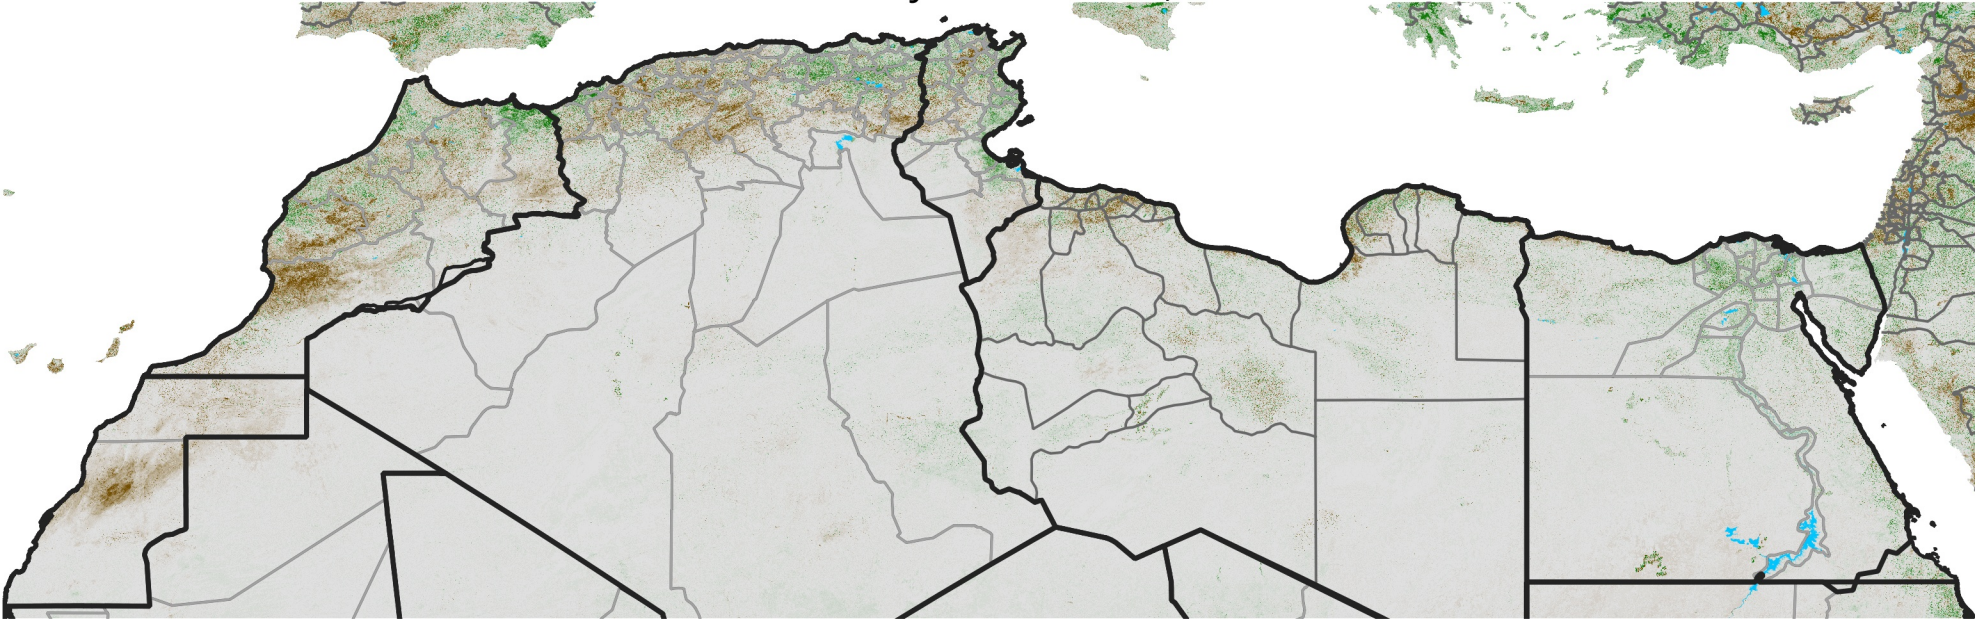

North Africa NDVI Difference

2020 minus 2019

Period 07 / Jan 26 - Feb 05, 2020

NDVI Difference

< -0.3 -0.2 -0.1 -0.05 0.05 0.1 0.2 >0.3

Negative

No Difference

Positive