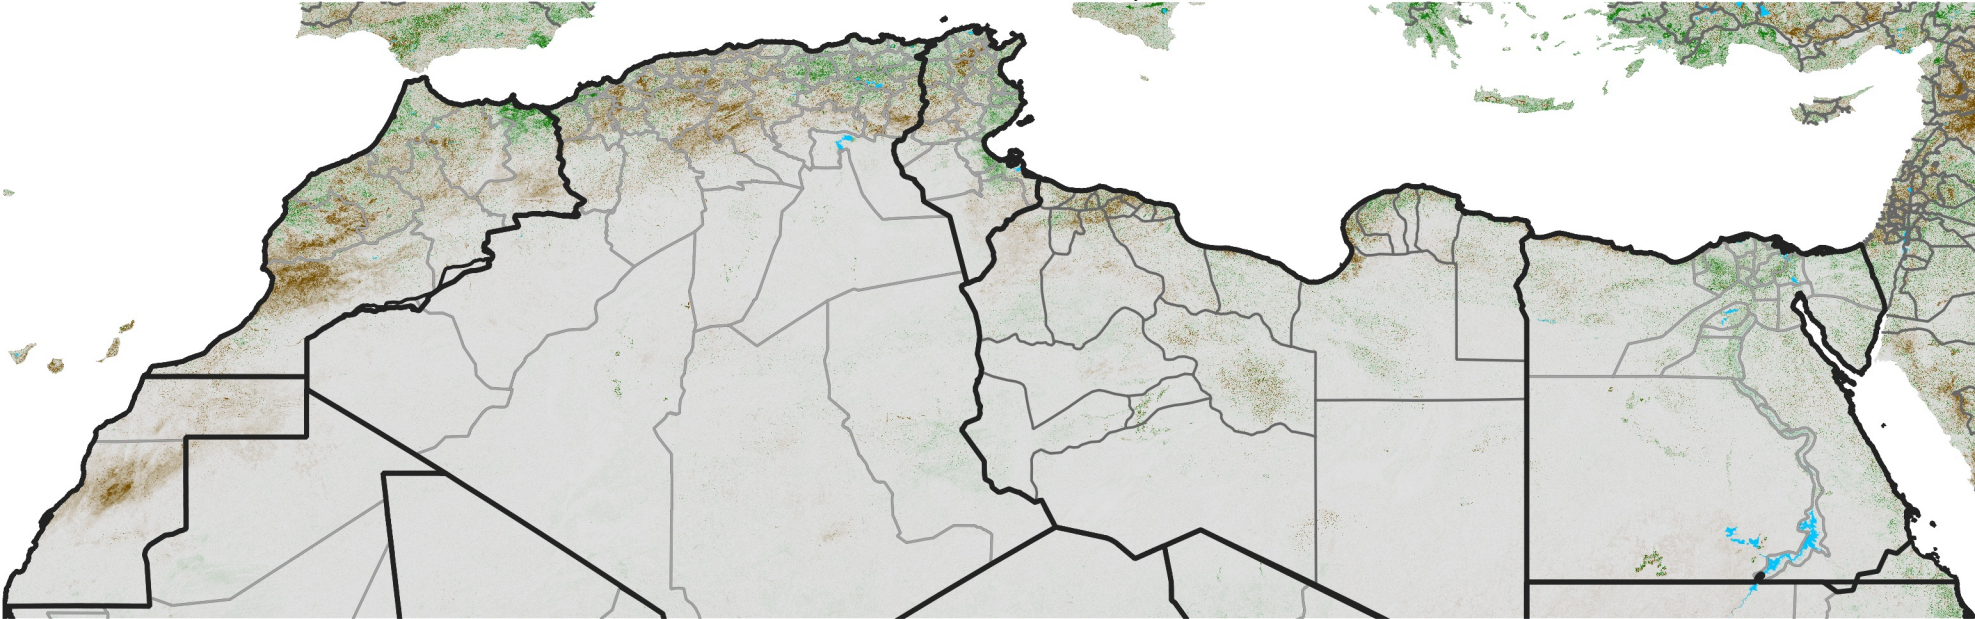

North Africa NDVI Difference

2020 minus 2019

Period 08 / Feb 01 - 10, 2020

NDVI Difference

< -0.3 -0.2 -0.1 -0.05 0.05 0.1 0.2 >0.3

Negative

No Difference

Positive