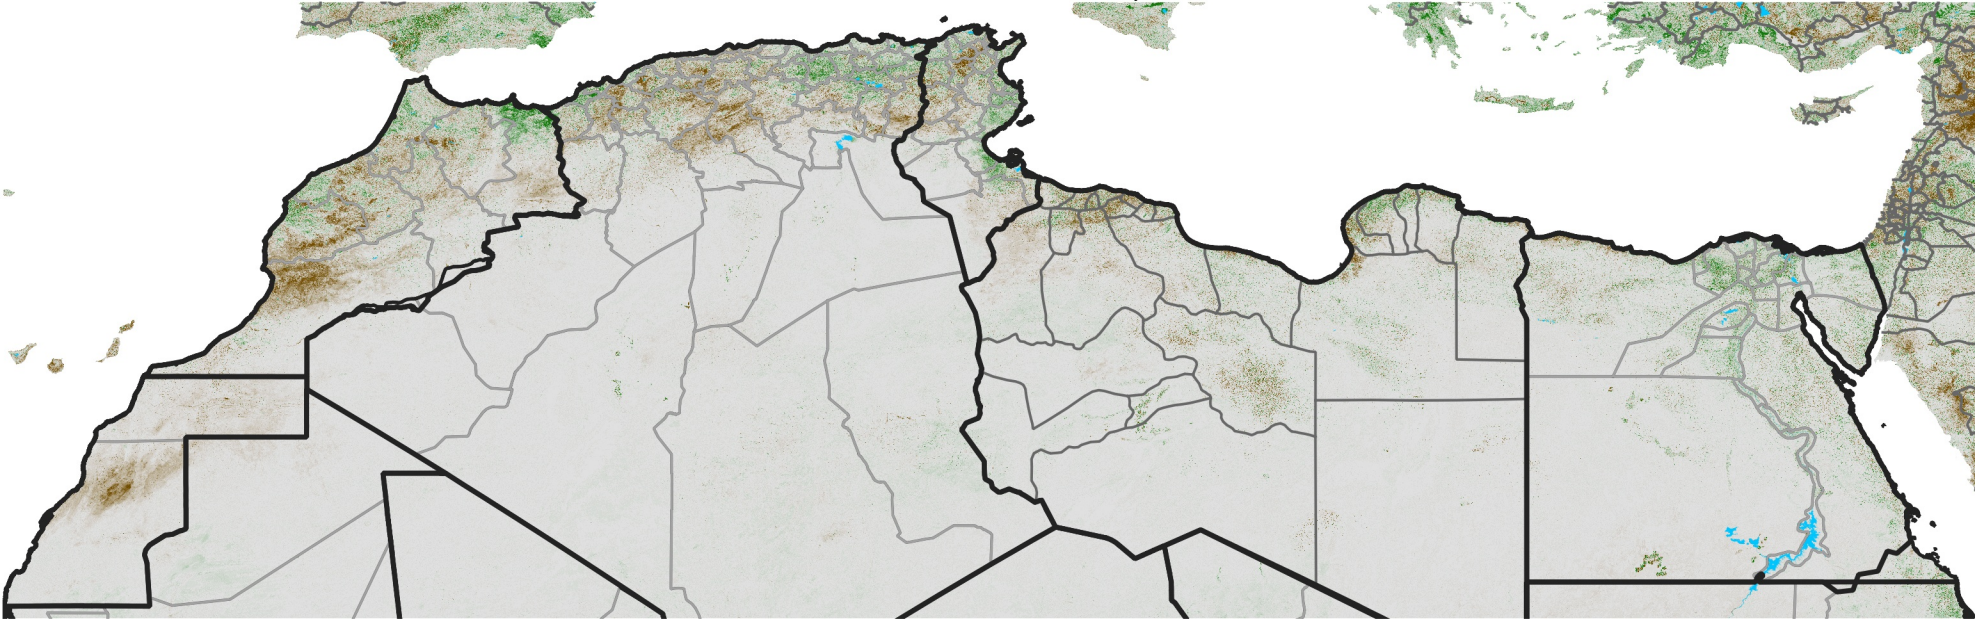

# North Africa NDVI Difference

2020 minus 2019

Period 09 / Feb 06 - 15, 2020

## NDVI Difference

< -0.3   -0.2   -0.1   -0.05   0.05   0.1   0.2   >0.3

Negative

No Difference

Positive