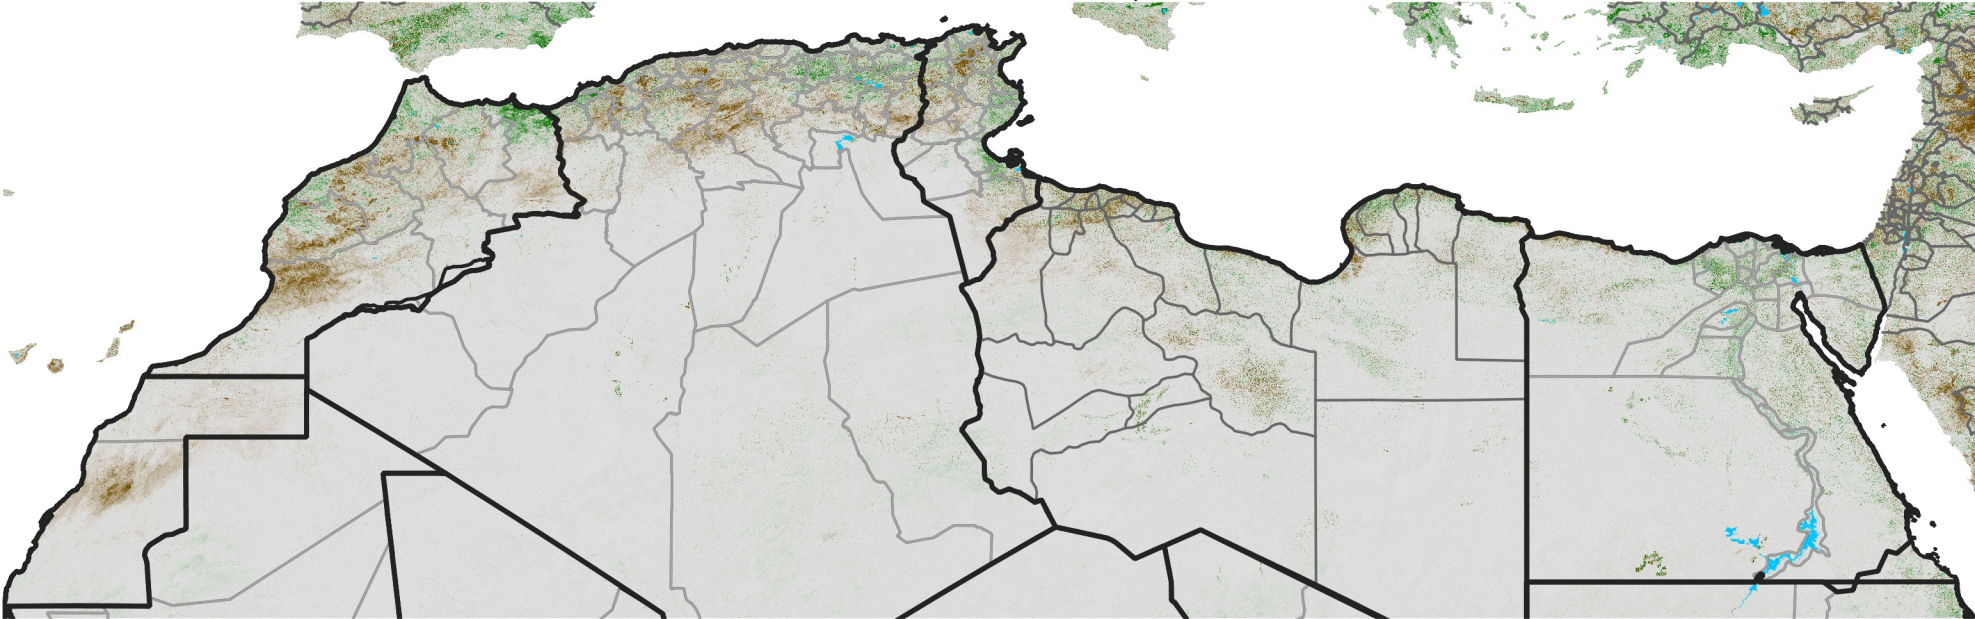

North Africa NDVI Difference

2020 minus 2019

Period 10 / Feb 11 - 20, 2020

NDVI Difference

< -0.3 -0.2 -0.1 -0.05 0.05 0.1 0.2 >0.3

Negative

No Difference

Positive