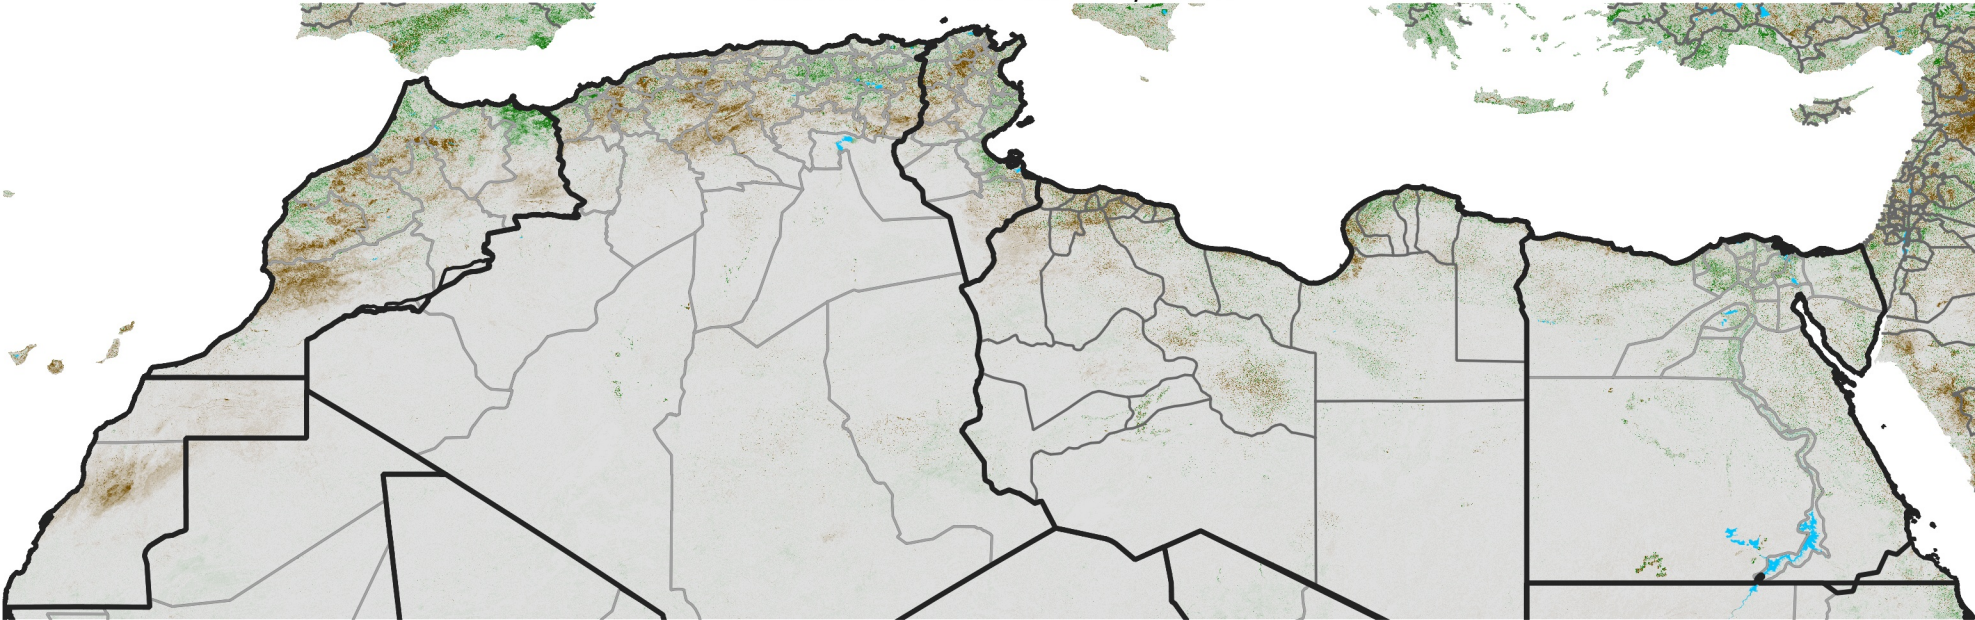

North Africa NDVI Difference

2020 minus 2019

Period 11 / Feb 16 - 25, 2020

NDVI Difference

< -0.3 -0.2 -0.1 -0.05 0.05 0.1 0.2 >0.3

Negative

No Difference

Positive