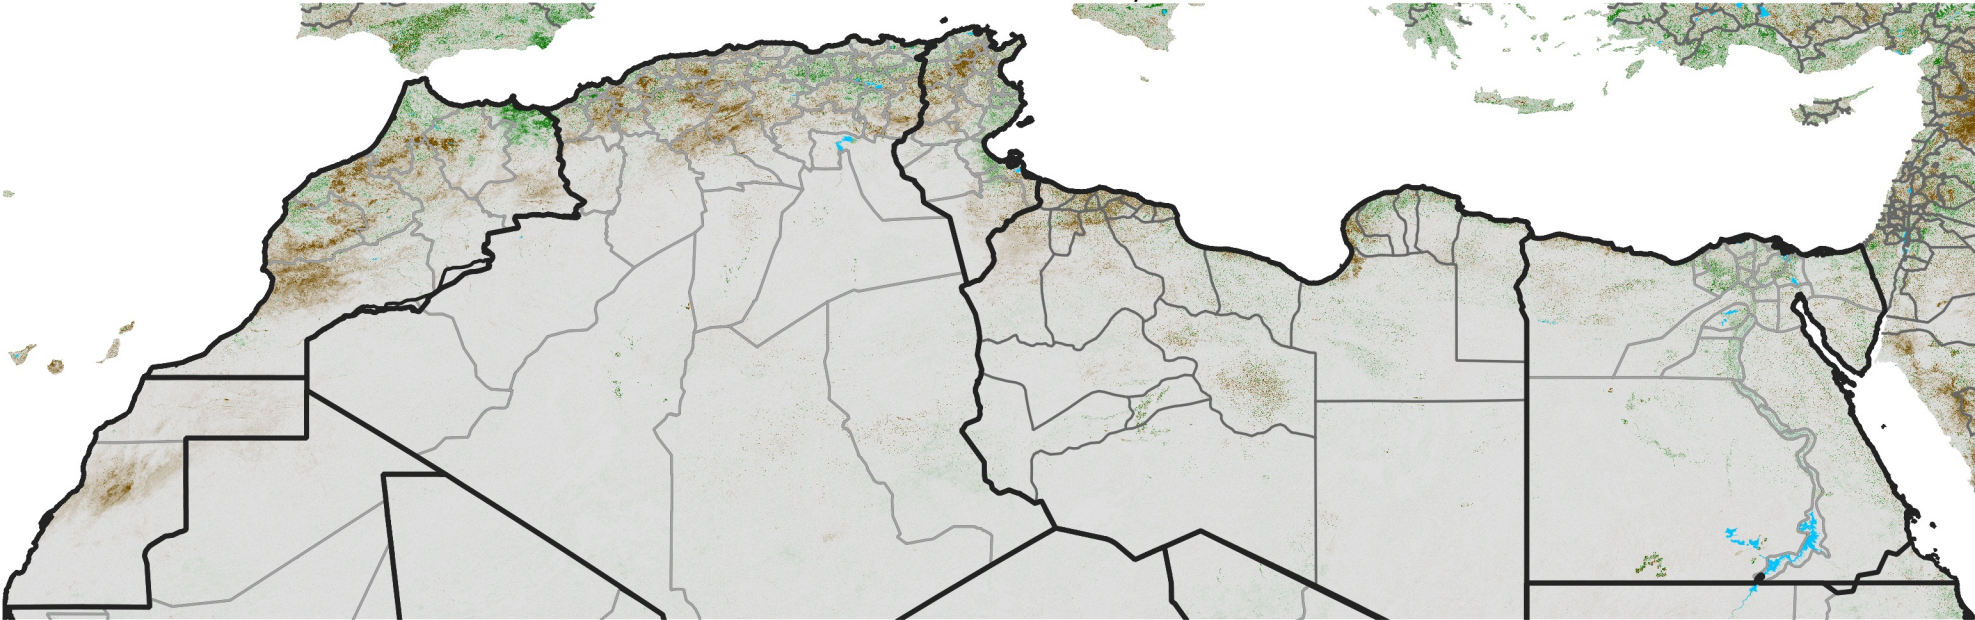

North Africa NDVI Difference

2020 minus 2019

Period 12 / Feb 21 - 29, 2020

NDVI Difference

< -0.3 -0.2 -0.1 -0.05 0.05 0.1 0.2 >0.3

Negative

No Difference

Positive