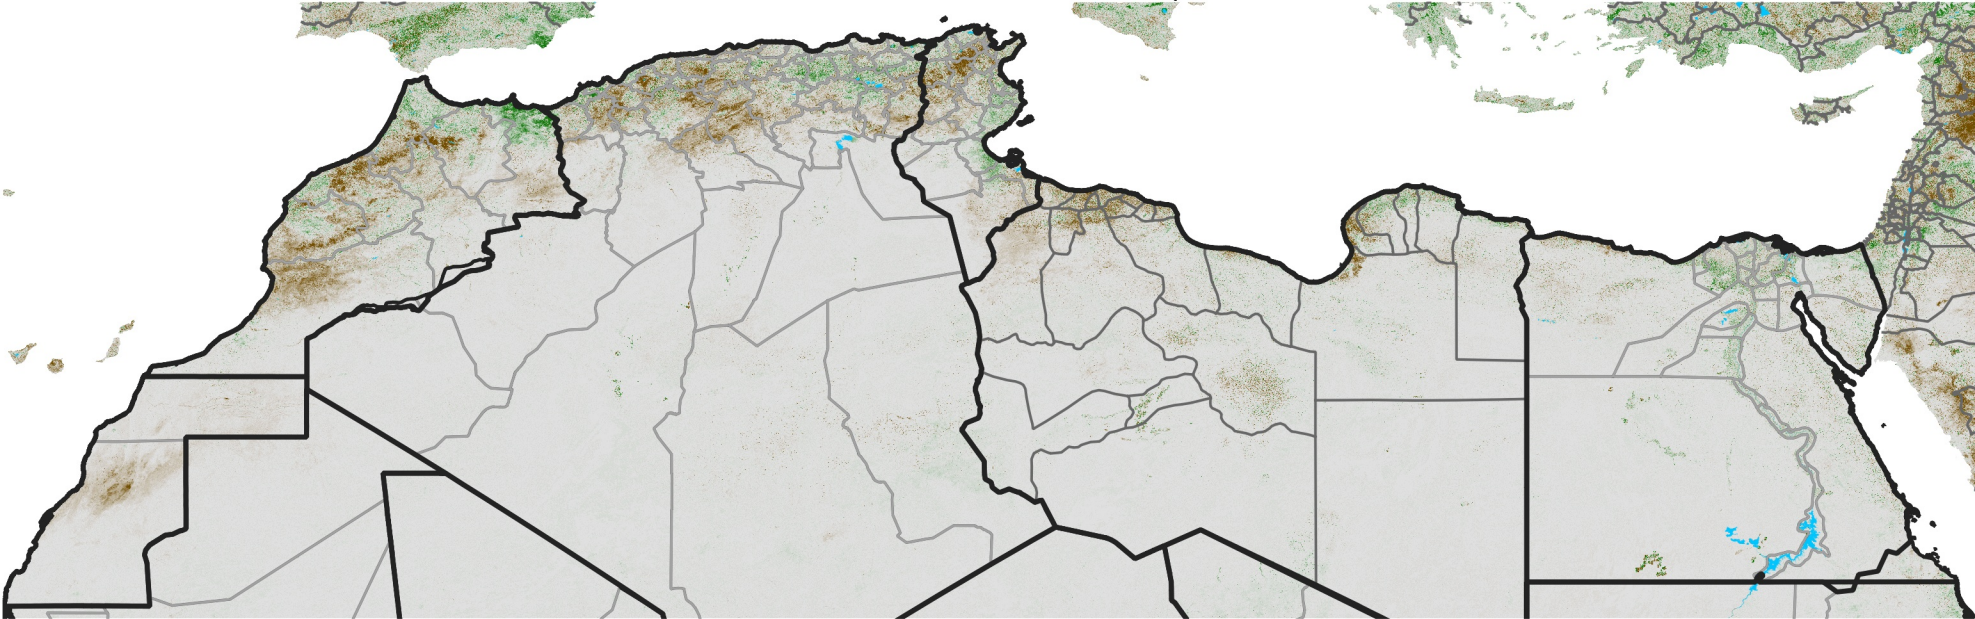

North Africa NDVI Difference

2020 minus 2019

Period 13 / Feb 26 - Mar 05, 2020

NDVI Difference

< -0.3 -0.2 -0.1 -0.05 0.05 0.1 0.2 >0.3

Negative

No Difference

Positive