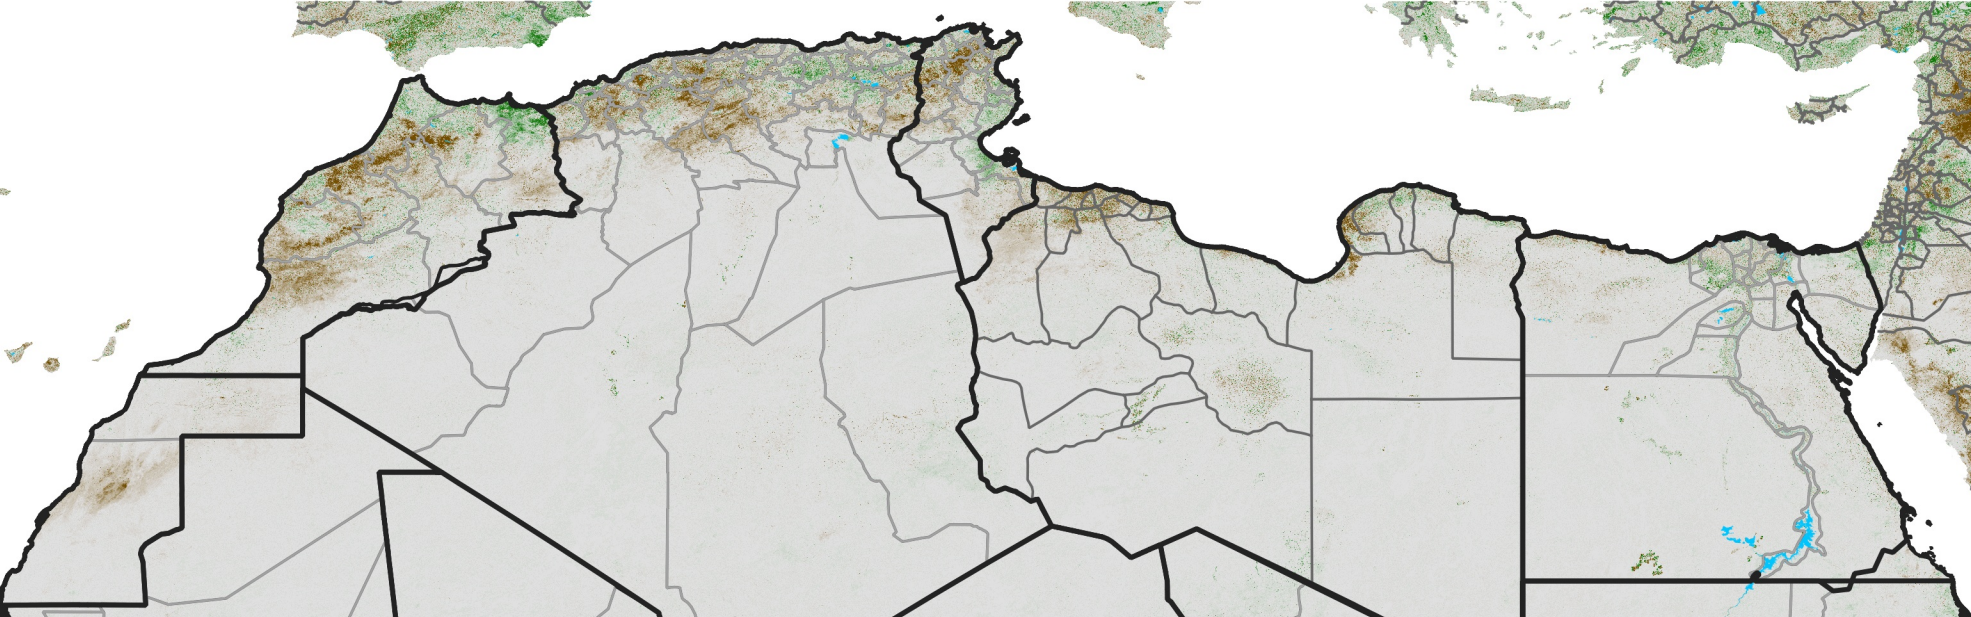

North Africa NDVI Difference

2020 minus 2019

Period 14 / Mar 01 - 10, 2020

NDVI Difference

< -0.3 -0.2 -0.1 -0.05 0.05 0.1 0.2 >0.3

Negative

No Difference

Positive