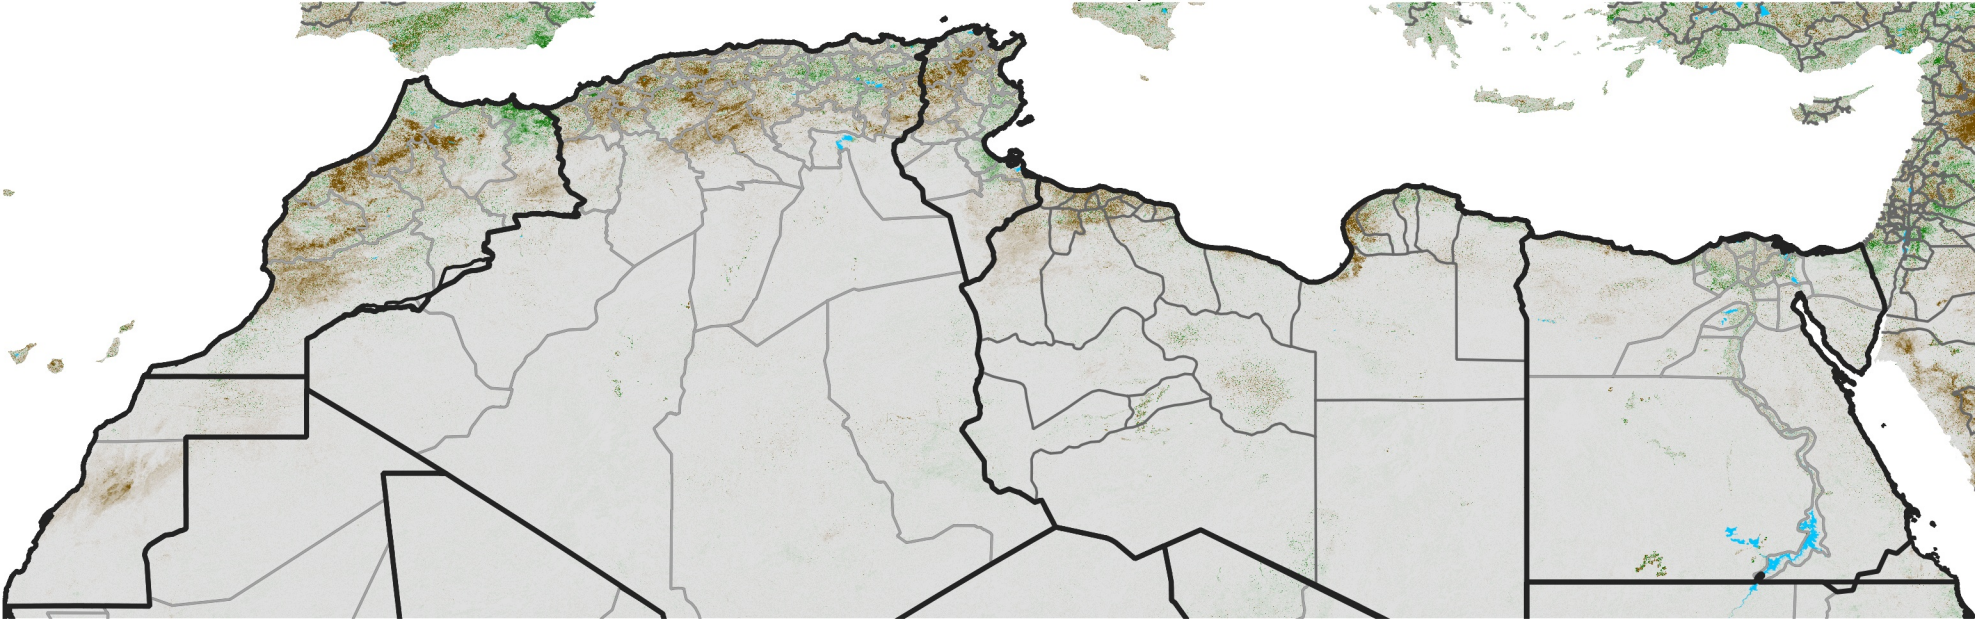

North Africa NDVI Difference

2020 minus 2019

Period 15 / Mar 06 - 15, 2020

NDVI Difference

< -0.3 -0.2 -0.1 -0.05 0.05 0.1 0.2 >0.3

Negative

No Difference

Positive