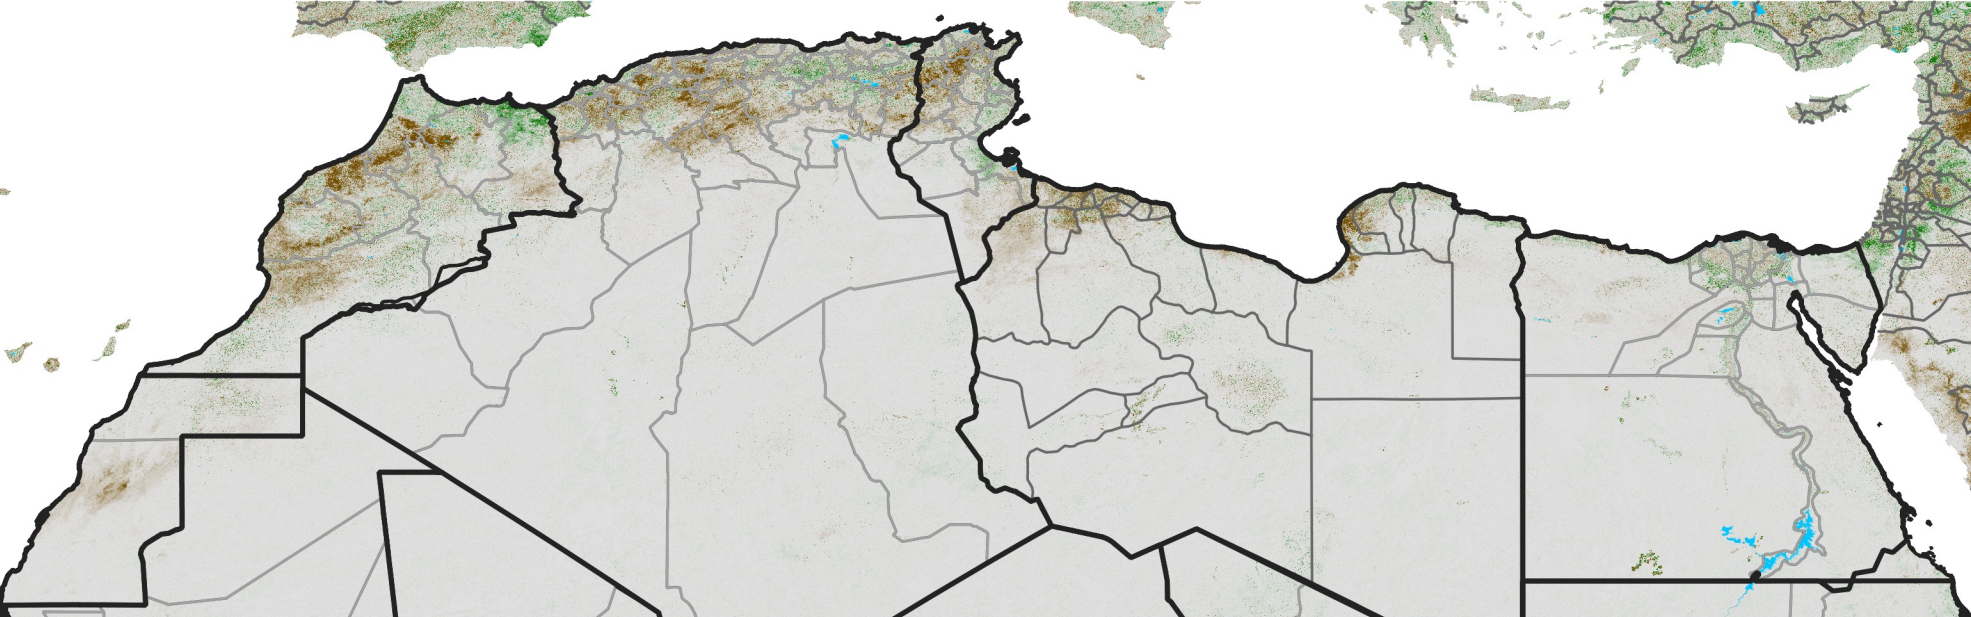

North Africa NDVI Difference

2020 minus 2019

Period 16 / Mar 11 - 20, 2020

NDVI Difference

< -0.3 -0.2 -0.1 -0.05 0.05 0.1 0.2 >0.3

Negative

No Difference

Positive