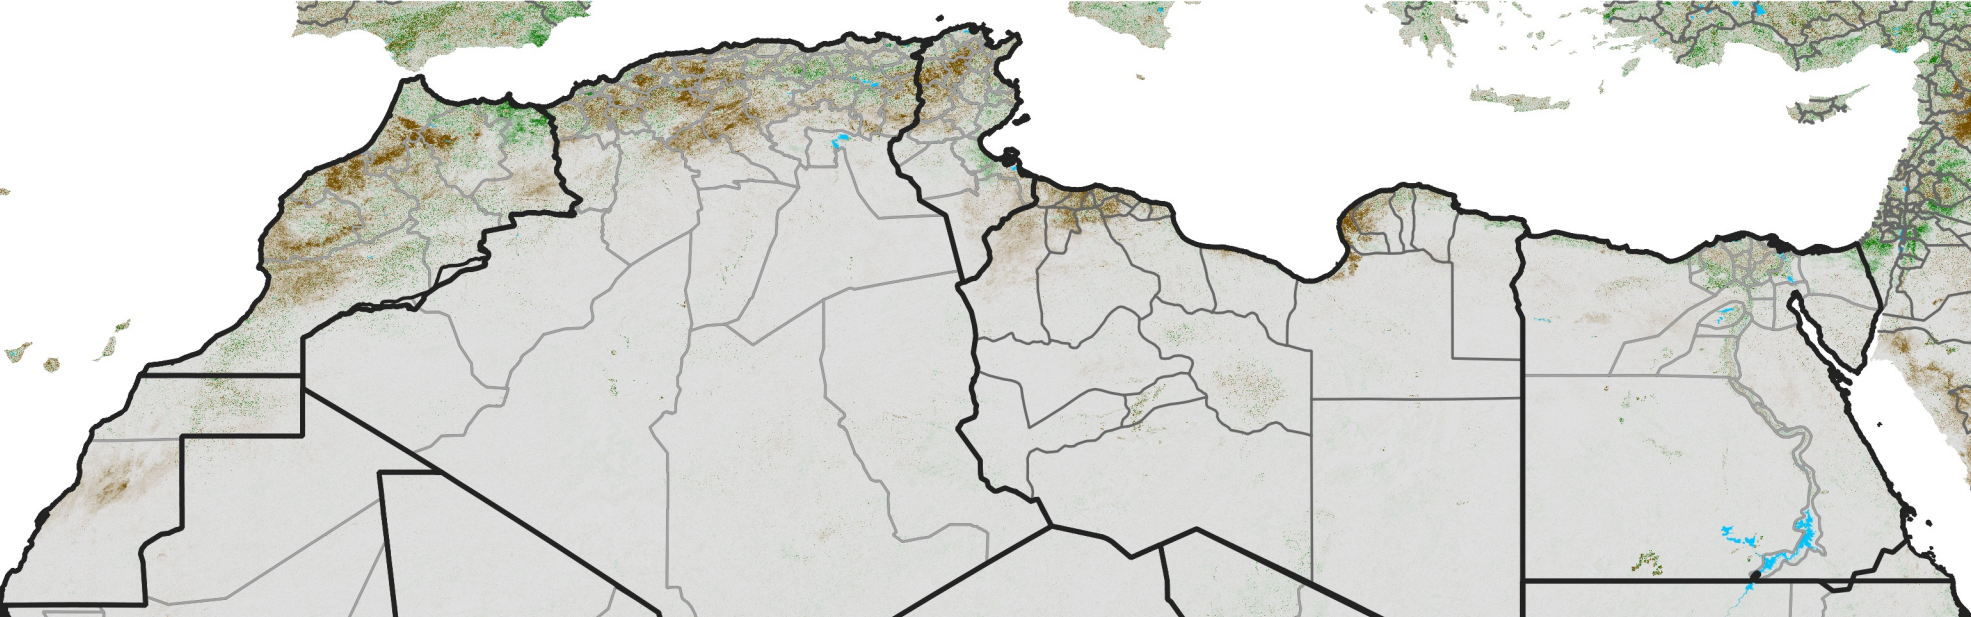

North Africa NDVI Difference

2020 minus 2019

Period 17 / Mar 16 - 25, 2020

NDVI Difference

< -0.3 -0.2 -0.1 -0.05 0.05 0.1 0.2 >0.3

Negative

No Difference

Positive