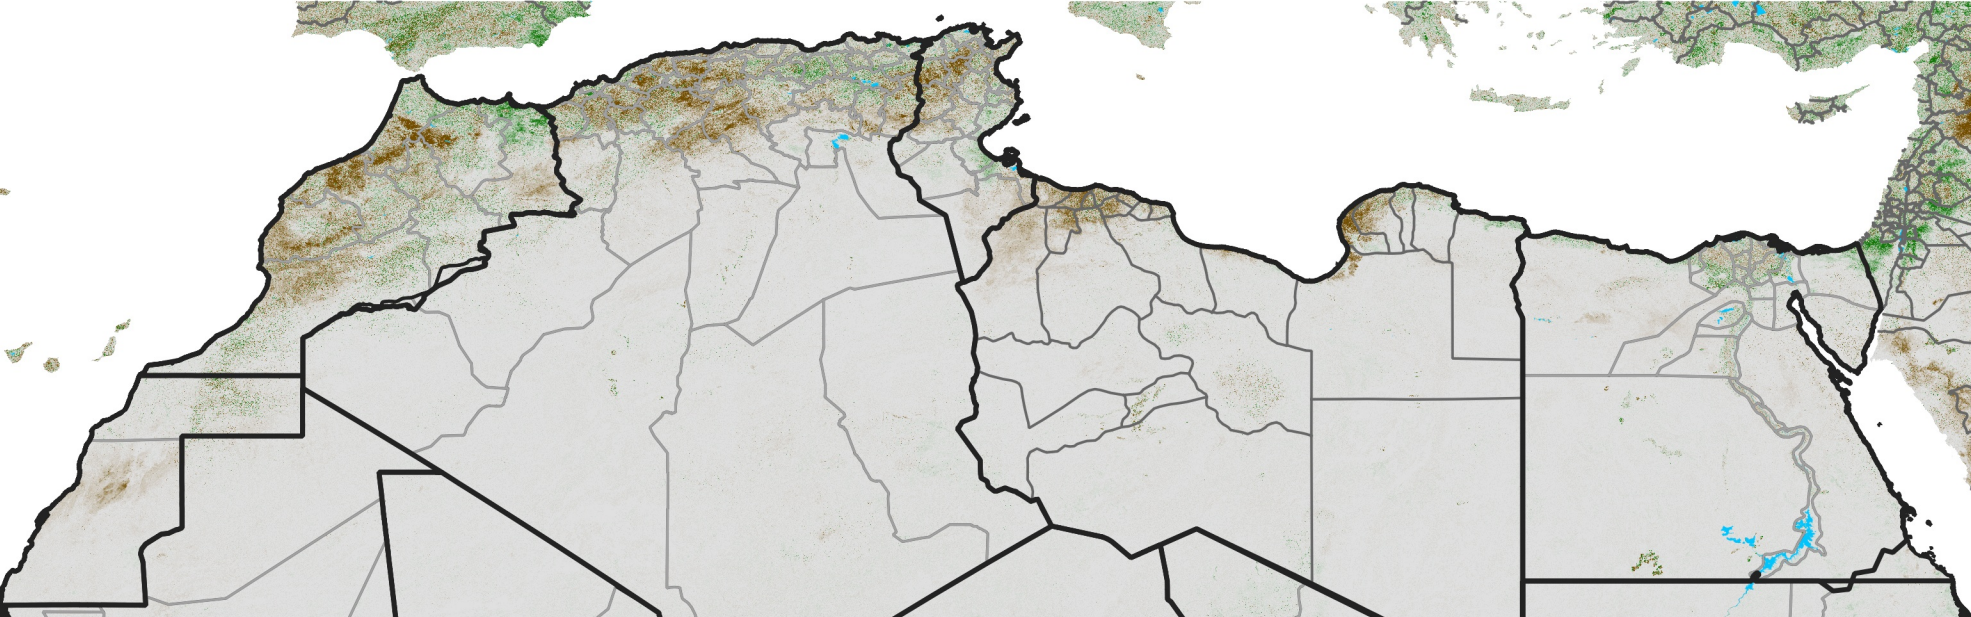

North Africa NDVI Difference

2020 minus 2019

Period 18 / Mar 21 - 31, 2020

NDVI Difference

< -0.3 -0.2 -0.1 -0.05 0.05 0.1 0.2 >0.3

Negative

No Difference

Positive