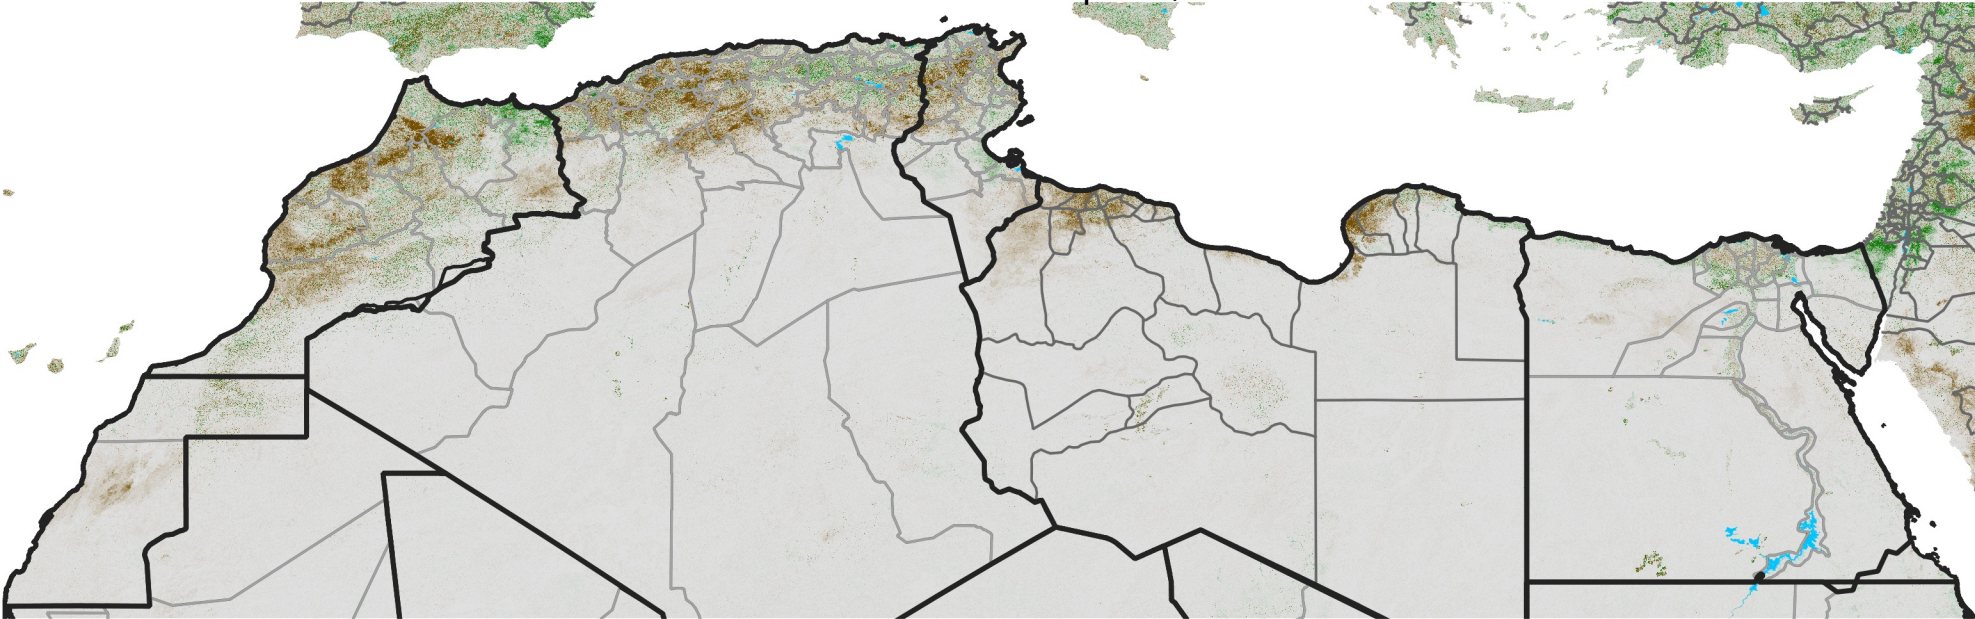

North Africa NDVI Difference

2020 minus 2019

Period 19 / Mar 26 - Apr 05, 2020

NDVI Difference

< -0.3 -0.2 -0.1 -0.05 0.05 0.1 0.2 >0.3

Negative

No Difference

Positive