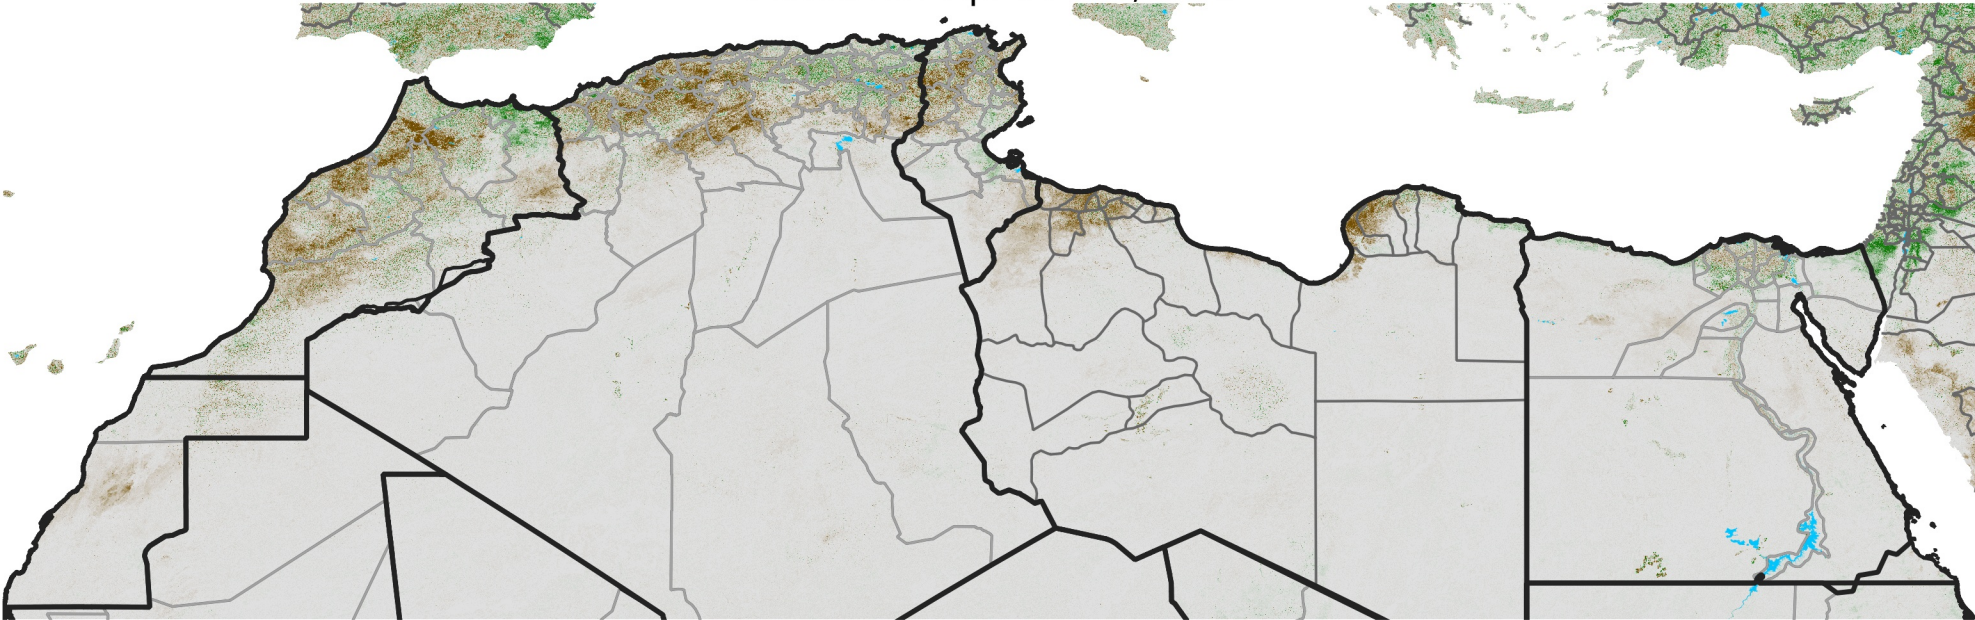

North Africa NDVI Difference

2020 minus 2019

Period 20 / Apr 01 - 10, 2020

NDVI Difference

< -0.3 -0.2 -0.1 -0.05 0.05 0.1 0.2 >0.3

Negative

No Difference

Positive