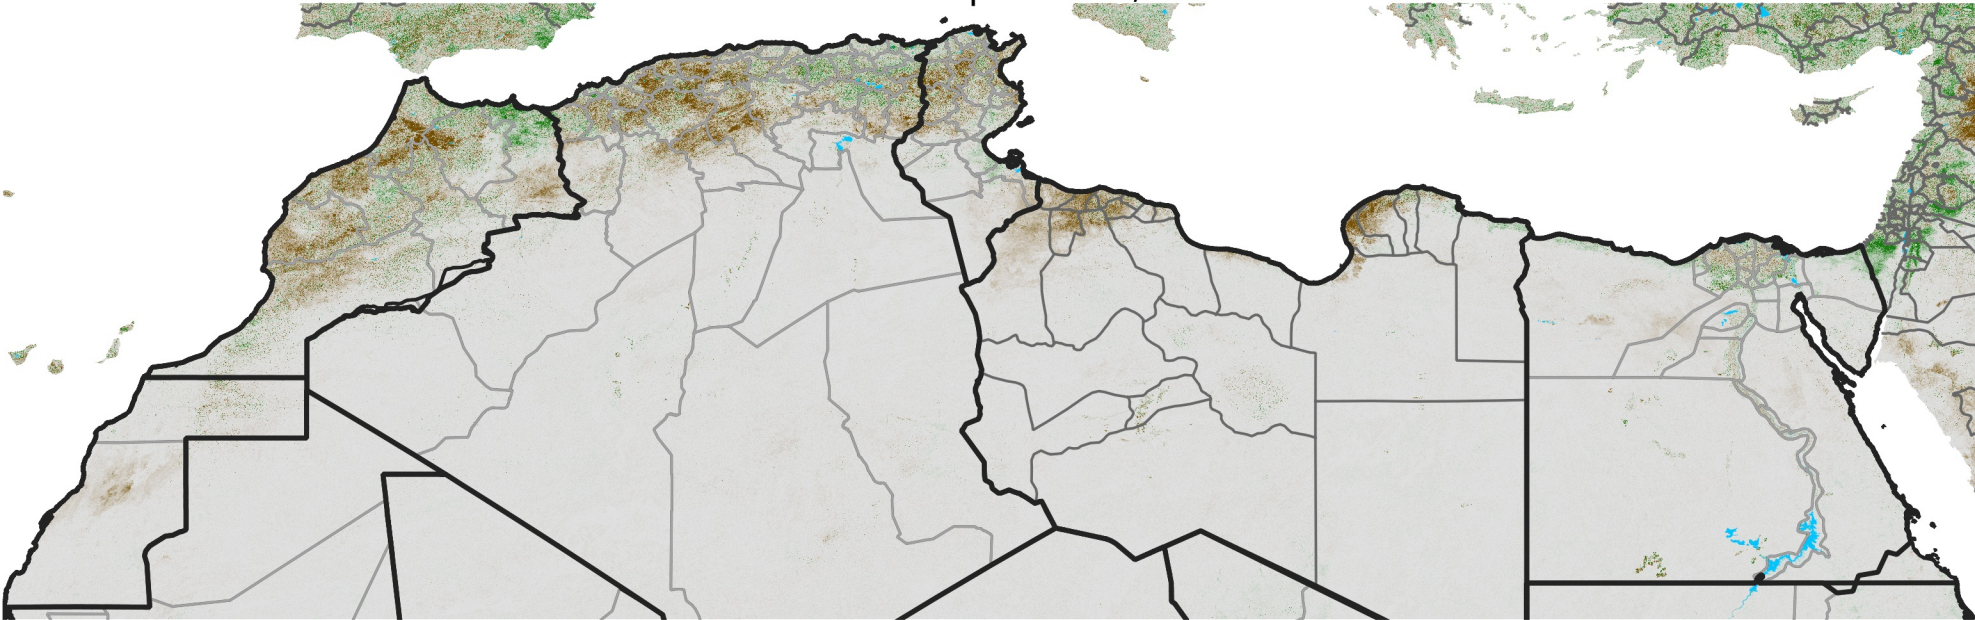

# North Africa NDVI Difference

2020 minus 2019

Period 21 / Apr 06 - 15, 2020

## NDVI Difference

< -0.3   -0.2   -0.1   -0.05   0.05   0.1   0.2   >0.3

Negative

No Difference

Positive