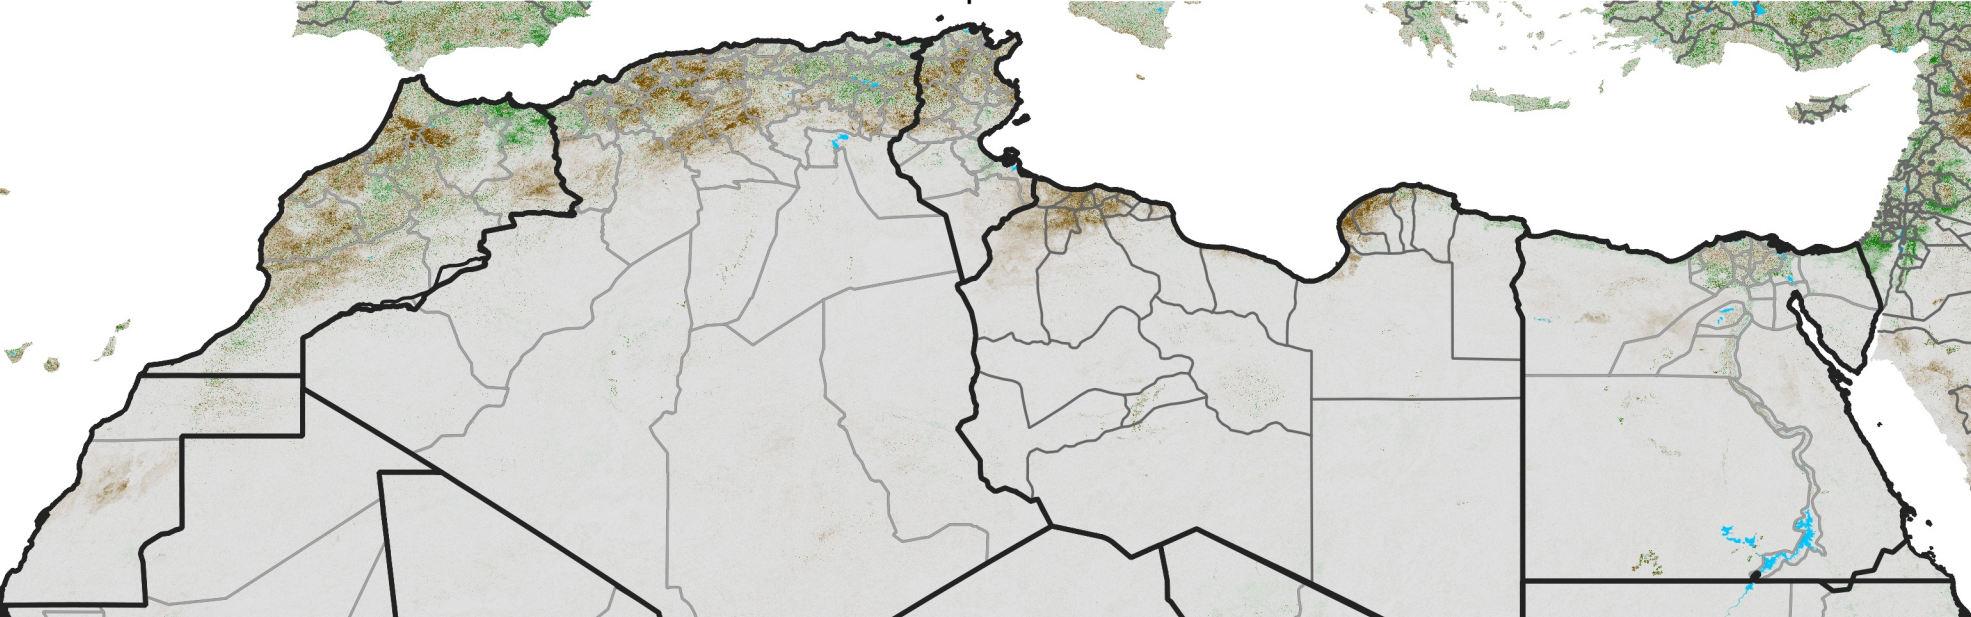

North Africa NDVI Difference

2020 minus 2019

Period 22 / Apr 11 - 20, 2020

NDVI Difference

< -0.3 -0.2 -0.1 -0.05 0.05 0.1 0.2 >0.3

Negative

No Difference

Positive