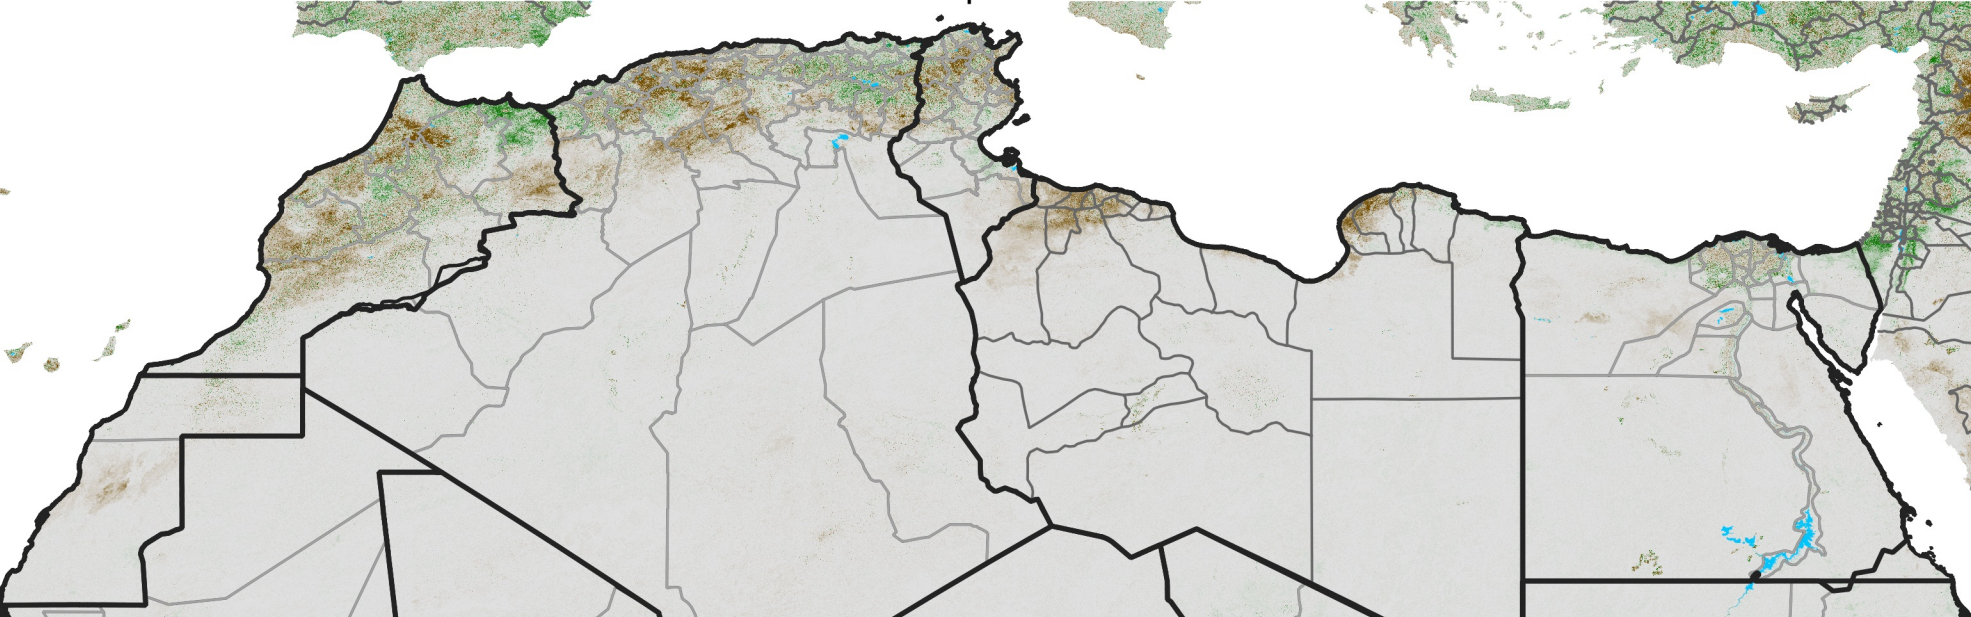

# North Africa NDVI Difference

2020 minus 2019

Period 23 / Apr 16 - 25, 2020

## NDVI Difference

< -0.3   -0.2   -0.1   -0.05   0.05   0.1   0.2   >0.3

Negative

No Difference

Positive