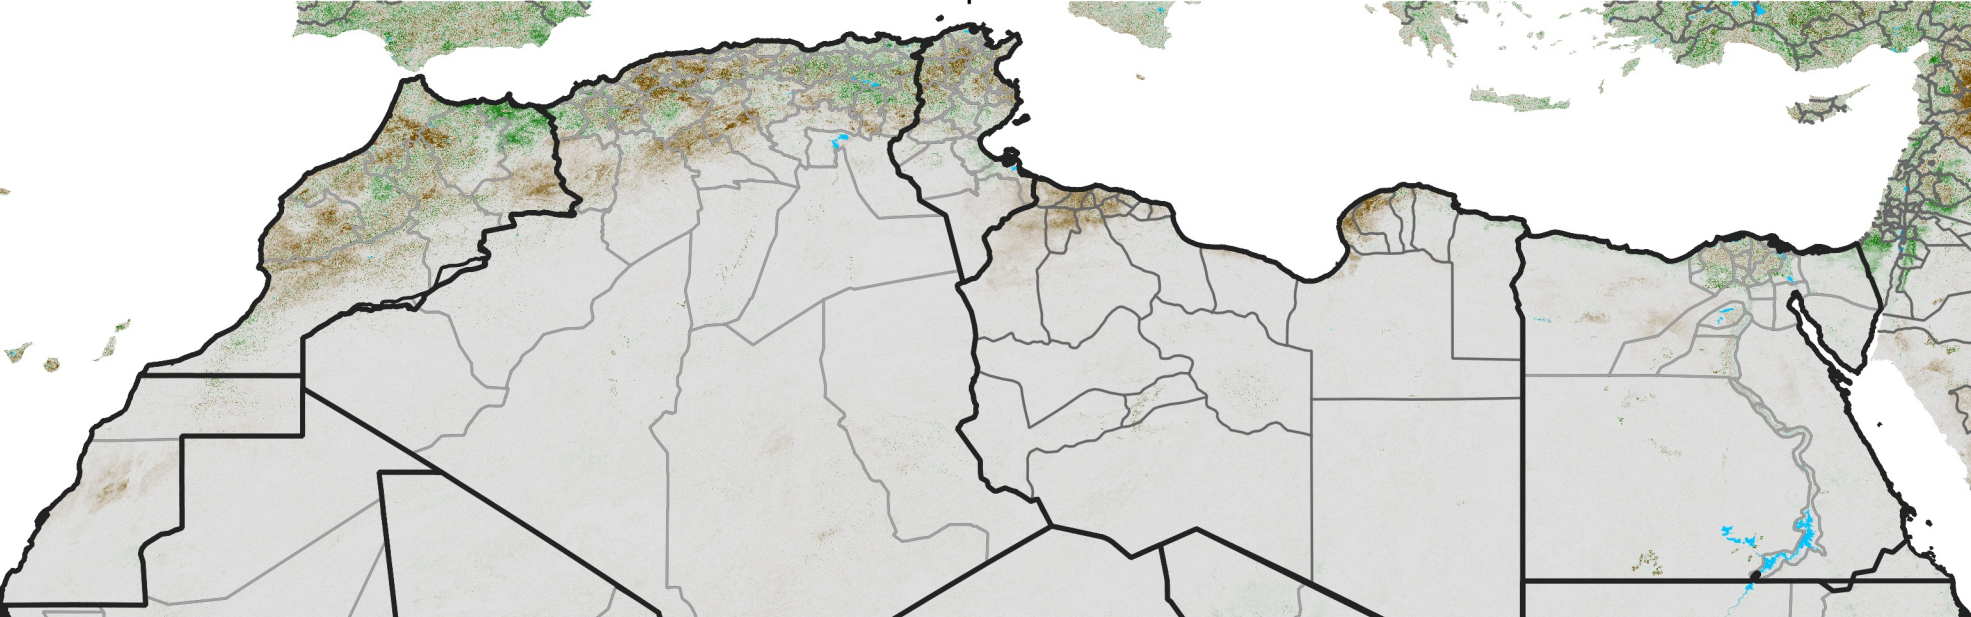

North Africa NDVI Difference

2020 minus 2019

Period 24 / Apr 21 - 30, 2020

NDVI Difference

< -0.3 -0.2 -0.1 -0.05 0.05 0.1 0.2 >0.3

Negative

No Difference

Positive