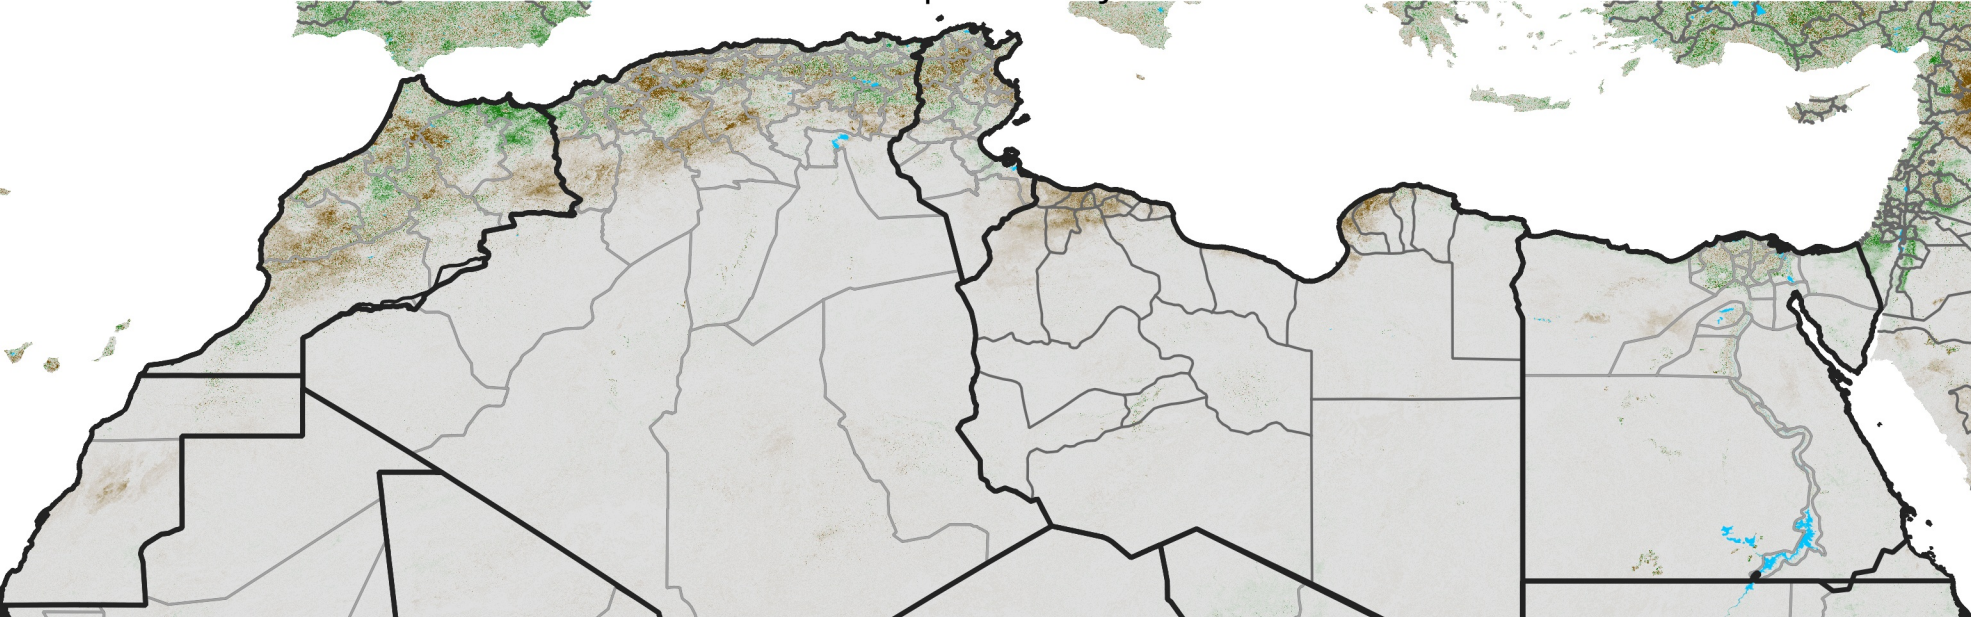

North Africa NDVI Difference

2020 minus 2019

Period 25 / Apr 26 - May 05, 2020

NDVI Difference

< -0.3 -0.2 -0.1 -0.05 0.05 0.1 0.2 >0.3

Negative

No Difference

Positive