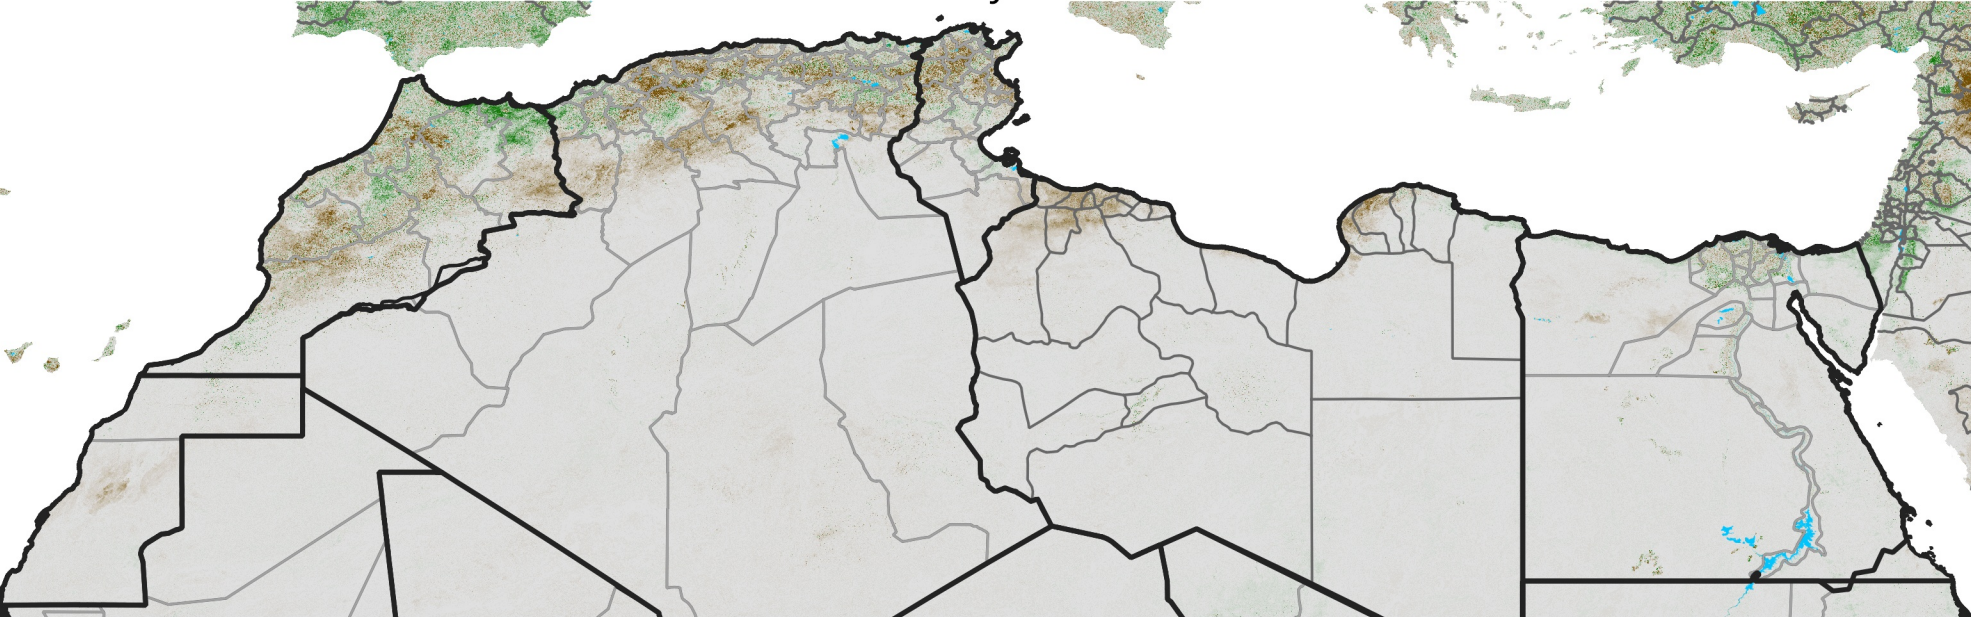

North Africa NDVI Difference

2020 minus 2019

Period 26 / May 01 - 10, 2020

NDVI Difference

< -0.3 -0.2 -0.1 -0.05 0.05 0.1 0.2 >0.3

Negative

No Difference

Positive