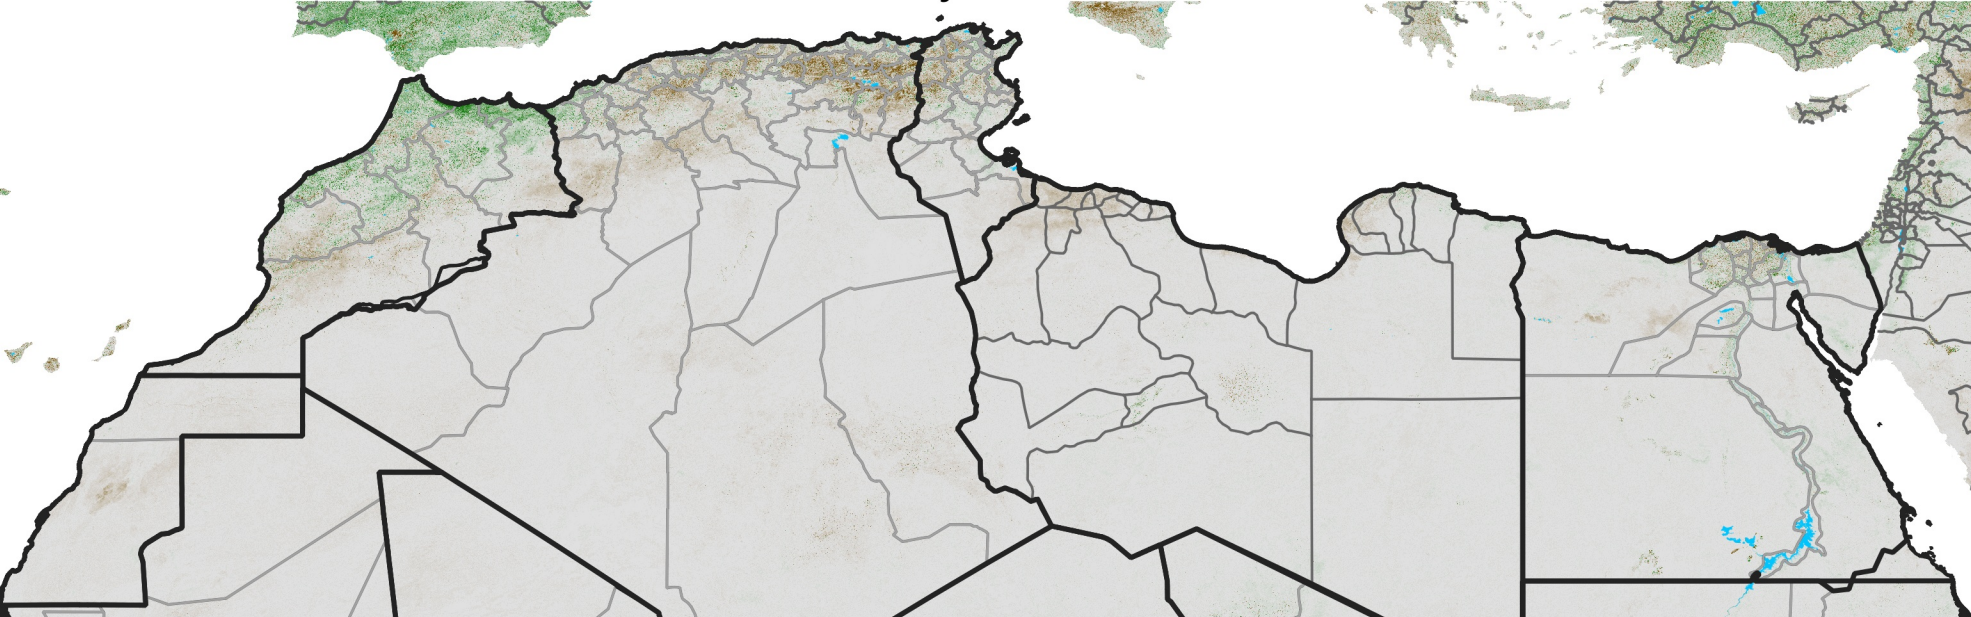

# North Africa NDVI Difference

2020 minus 2019

Period 33 / Jun 06 - 15, 2020

## NDVI Difference

< -0.3   -0.2   -0.1   -0.05   0.05   0.1   0.2   >0.3

Negative

No Difference

Positive