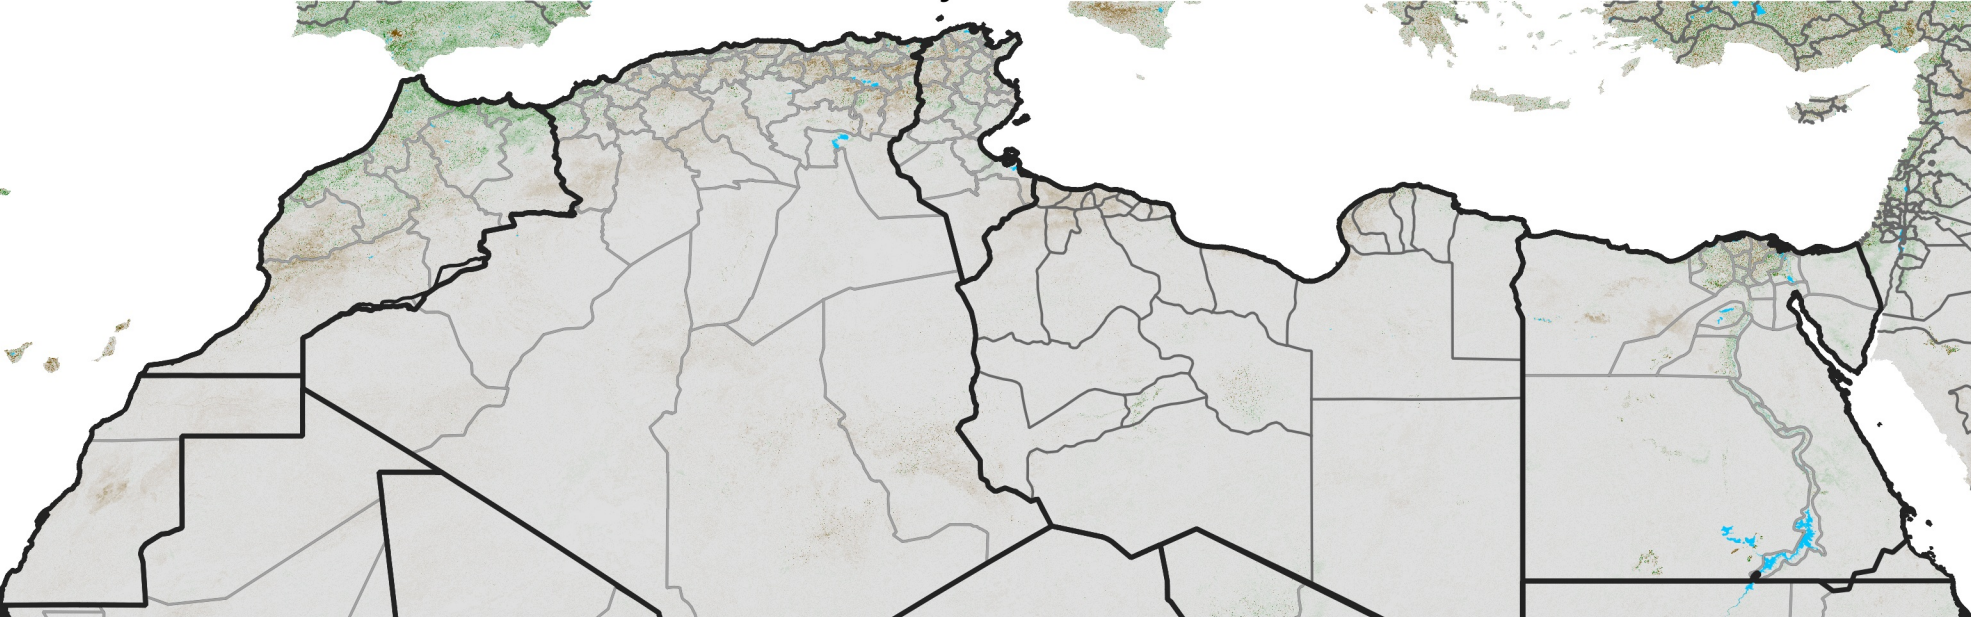

# North Africa NDVI Difference

2020 minus 2019

Period 36 / Jun 21 - 30, 2020

## NDVI Difference

< -0.3   -0.2   -0.1   -0.05   0.05   0.1   0.2   >0.3

Negative

No Difference

Positive