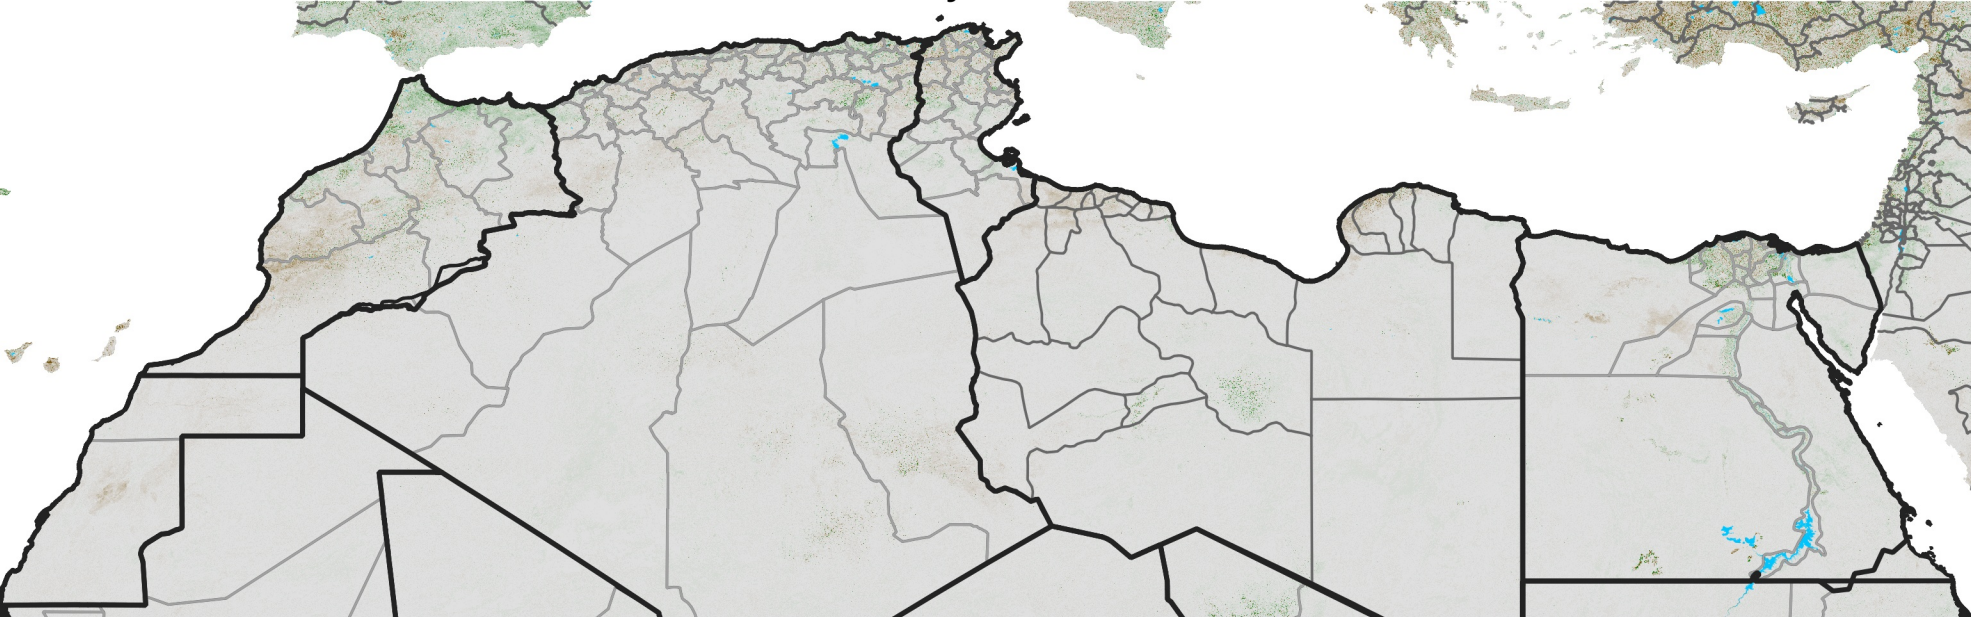

North Africa NDVI Difference

2020 minus 2019

Period 41 / Jul 16 - 25, 2020

NDVI Difference

< -0.3 -0.2 -0.1 -0.05 0.05 0.1 0.2 >0.3

Negative

No Difference

Positive