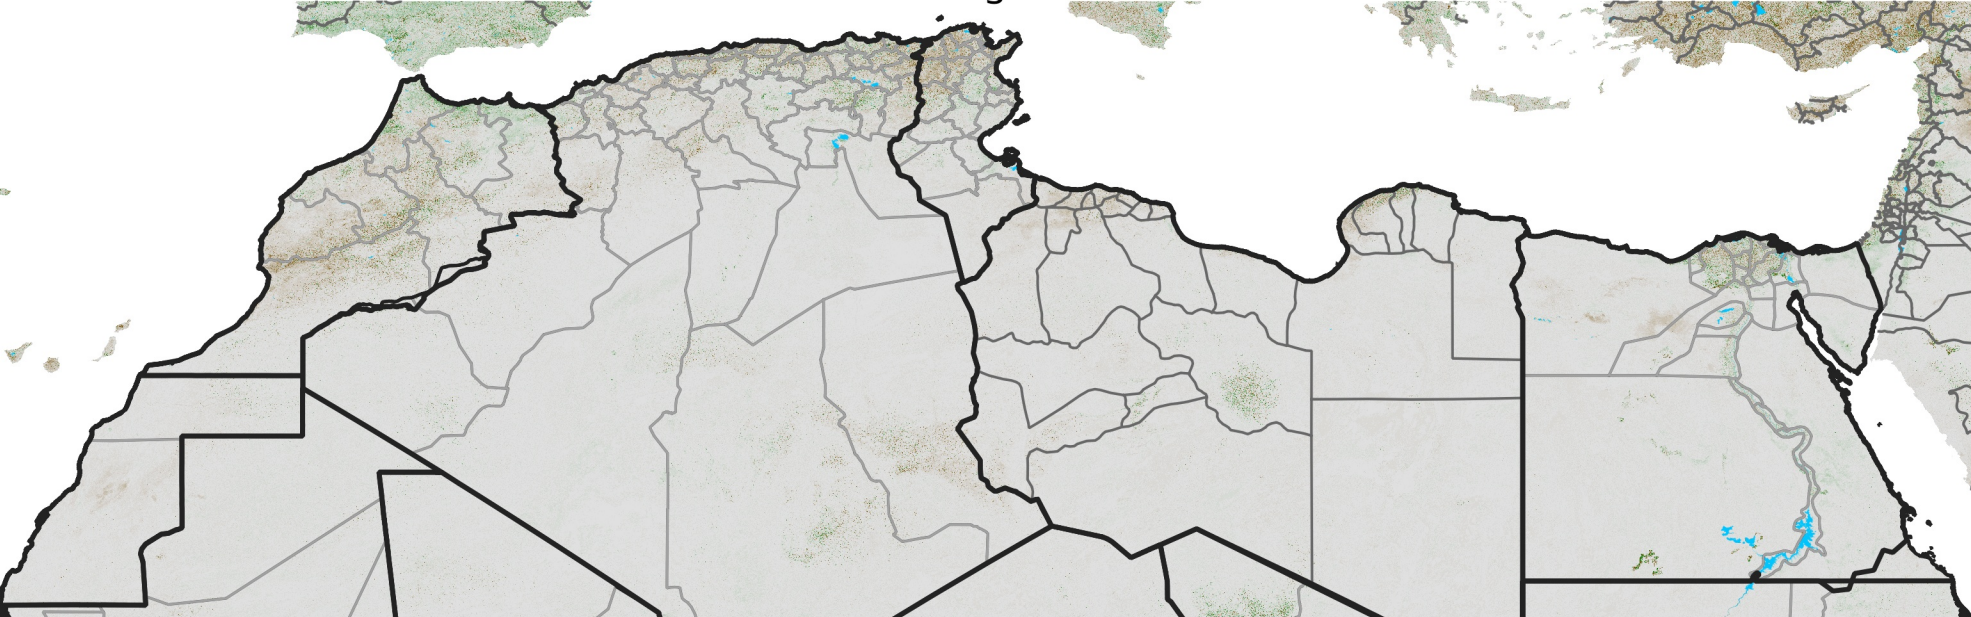

North Africa NDVI Difference

2020 minus 2019

Period 48 / Aug 21 - 31, 2020

NDVI Difference

< -0.3 -0.2 -0.1 -0.05 0.05 0.1 0.2 >0.3

Negative

No Difference

Positive