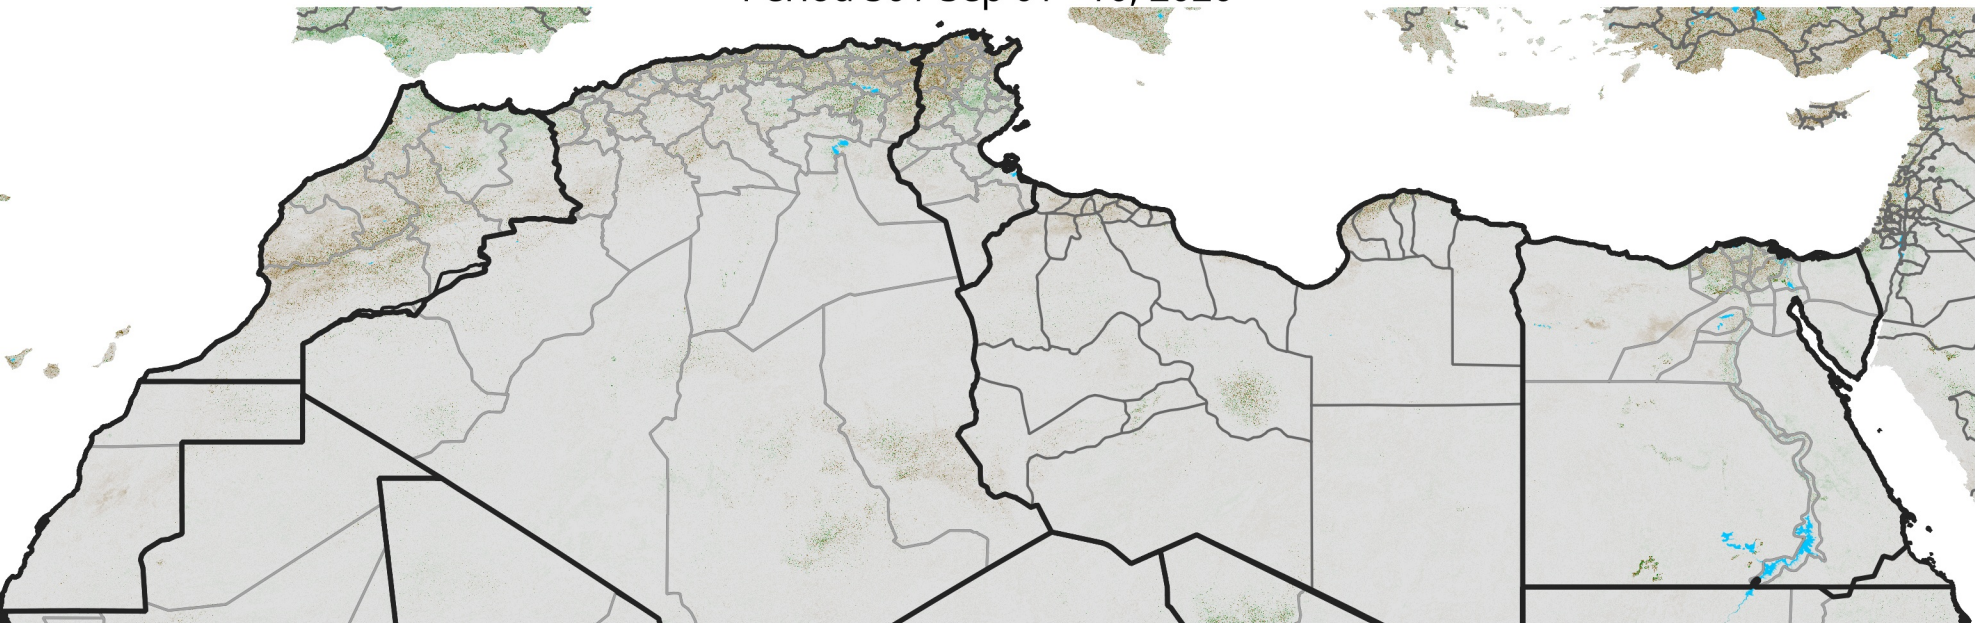

North Africa NDVI Difference

2020 minus 2019

Period 50 / Sep 01 - 10, 2020

NDVI Difference

< -0.3 -0.2 -0.1 -0.05 0.05 0.1 0.2 >0.3

Negative

No Difference

Positive