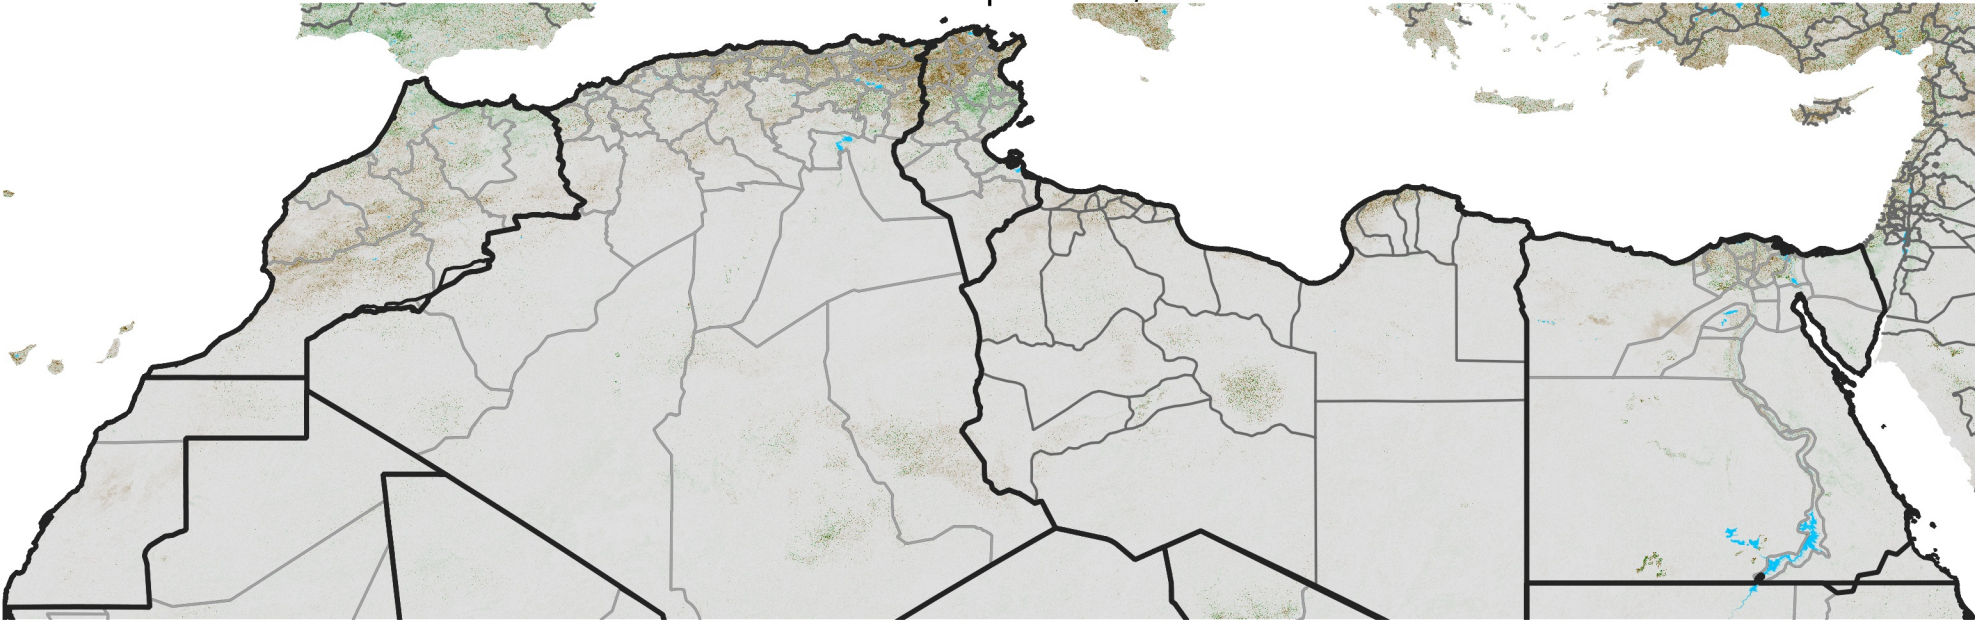

# North Africa NDVI Difference

2020 minus 2019

Period 52 / Sep 11 - 20, 2020

## NDVI Difference

< -0.3   -0.2   -0.1   -0.05   0.05   0.1   0.2   >0.3

Negative

No Difference

Positive