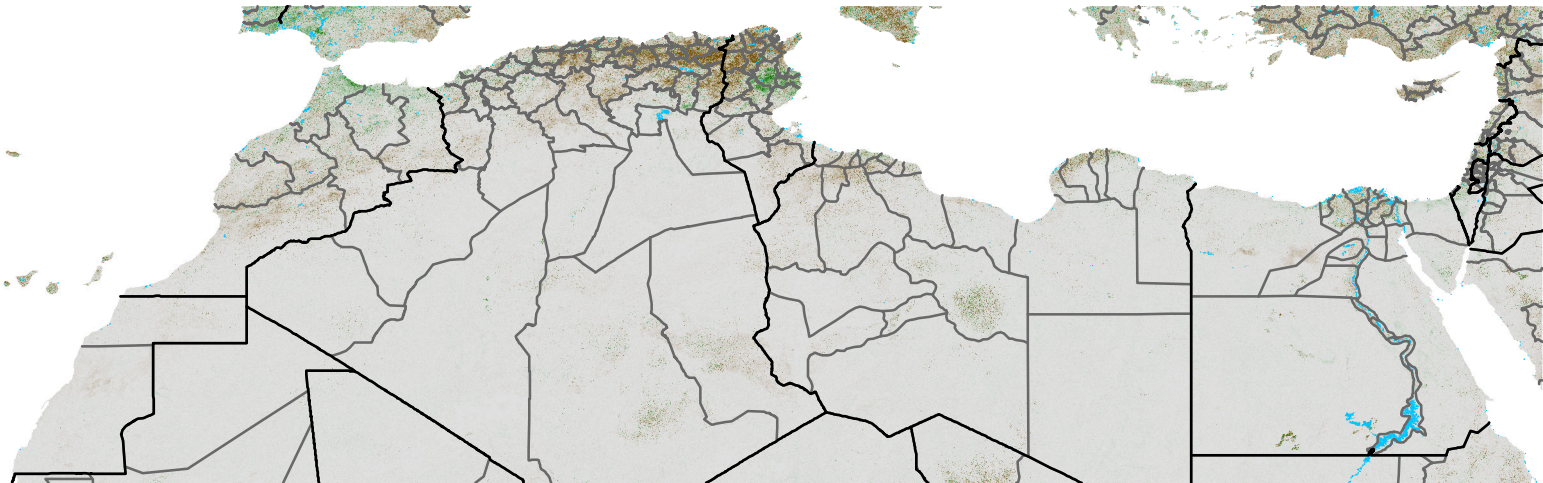

# North Africa NDVI Difference

2020 minus 2019

Period 56 / Oct 01 - 10, 2020

## NDVI Difference

< -0.3   -0.2   -0.1   -0.05   0.05   0.1   0.2   > 0.3

Negative

No Difference

Positive