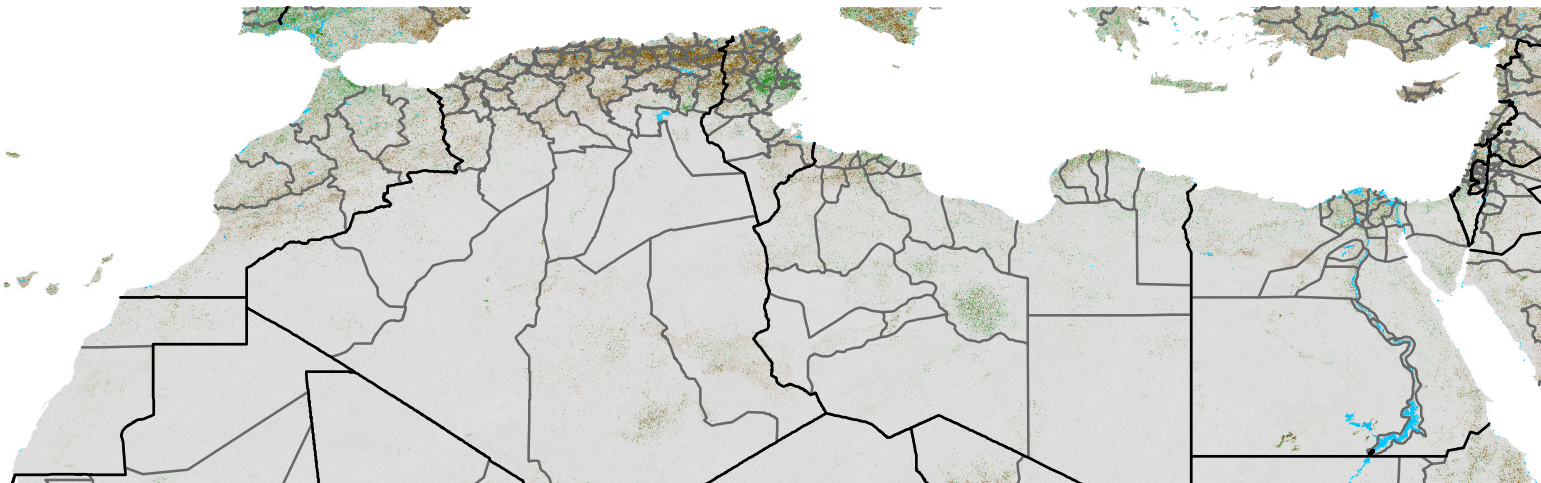

# North Africa NDVI Difference

2020 minus 2019

Period 58 / Oct 11 - 20, 2020

## NDVI Difference

< -0.3   -0.2   -0.1   -0.05   0.05   0.1   0.2   > 0.3

Negative

No Difference

Positive