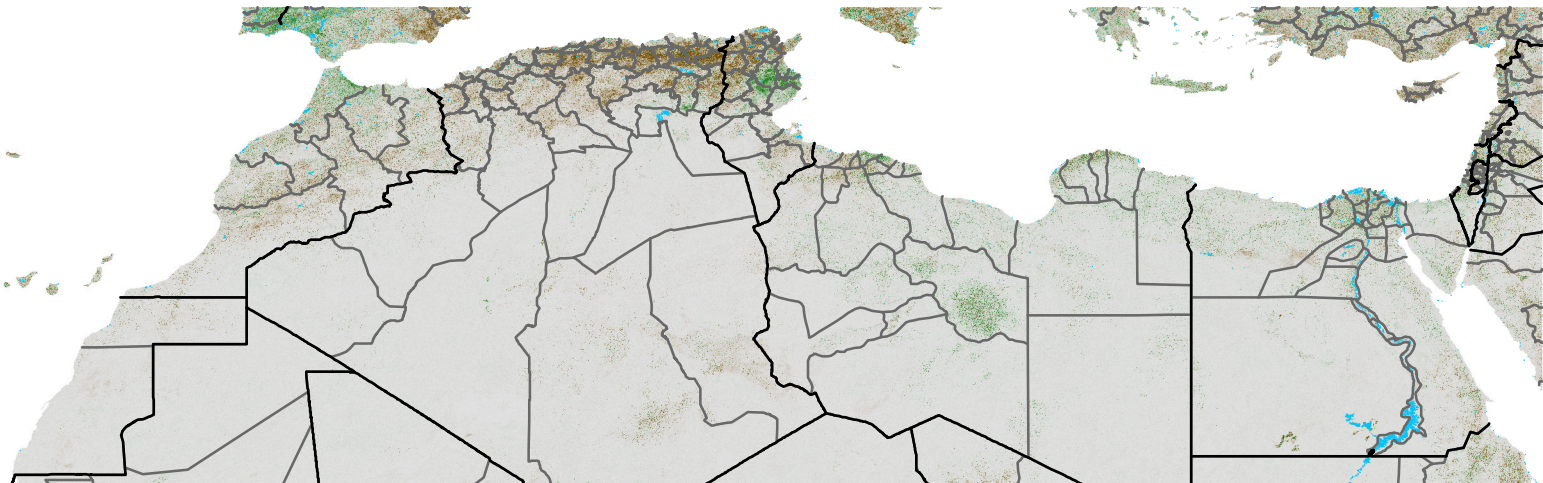

# North Africa NDVI Difference

2020 minus 2019

Period 59 / Oct 16 - 25, 2020

## NDVI Difference

< -0.3   -0.2   -0.1   -0.05   0.05   0.1   0.2   > 0.3

Negative

No Difference

Positive