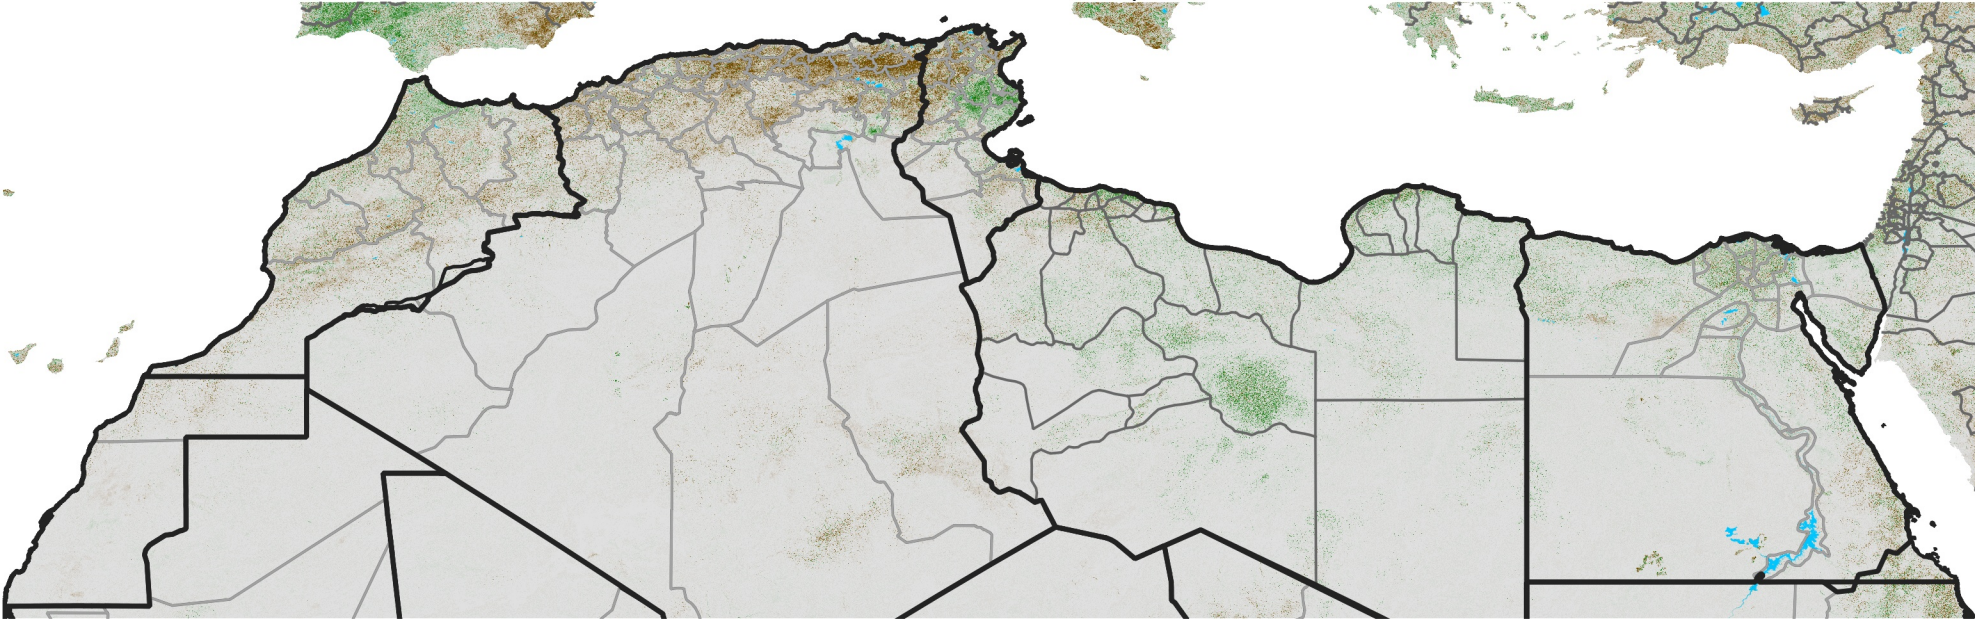

# North Africa NDVI Difference

2020 minus 2019

Period 60 / Oct 21 - 31, 2020

## NDVI Difference

< -0.3   -0.2   -0.1   -0.05   0.05   0.1   0.2   >0.3

Negative

No Difference

Positive