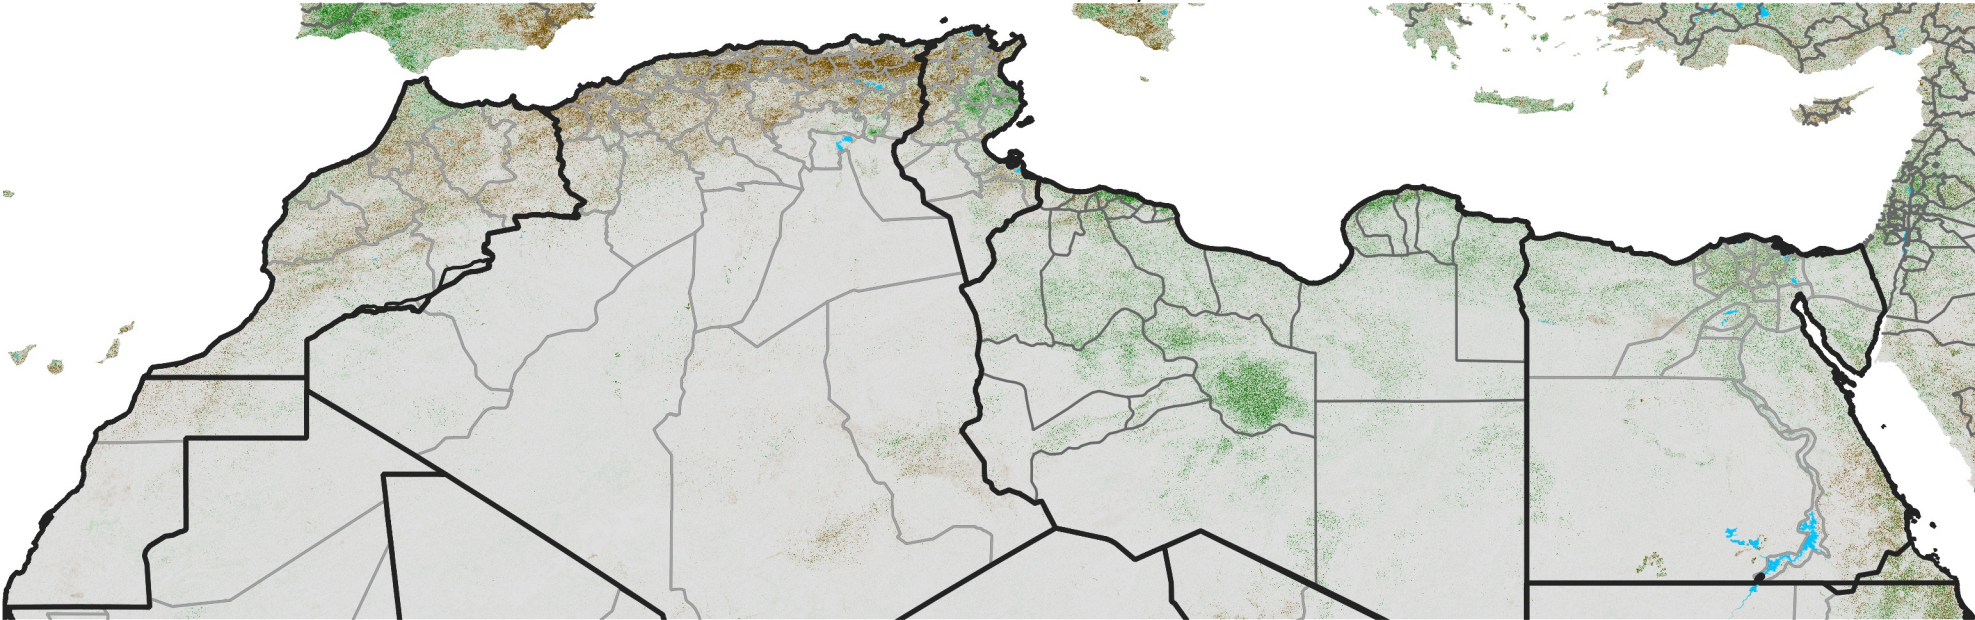

North Africa NDVI Difference

2020 minus 2019

Period 62 / Nov 01 - 10, 2020

NDVI Difference

< -0.3 -0.2 -0.1 -0.05 0.05 0.1 0.2 >0.3

Negative

No Difference

Positive