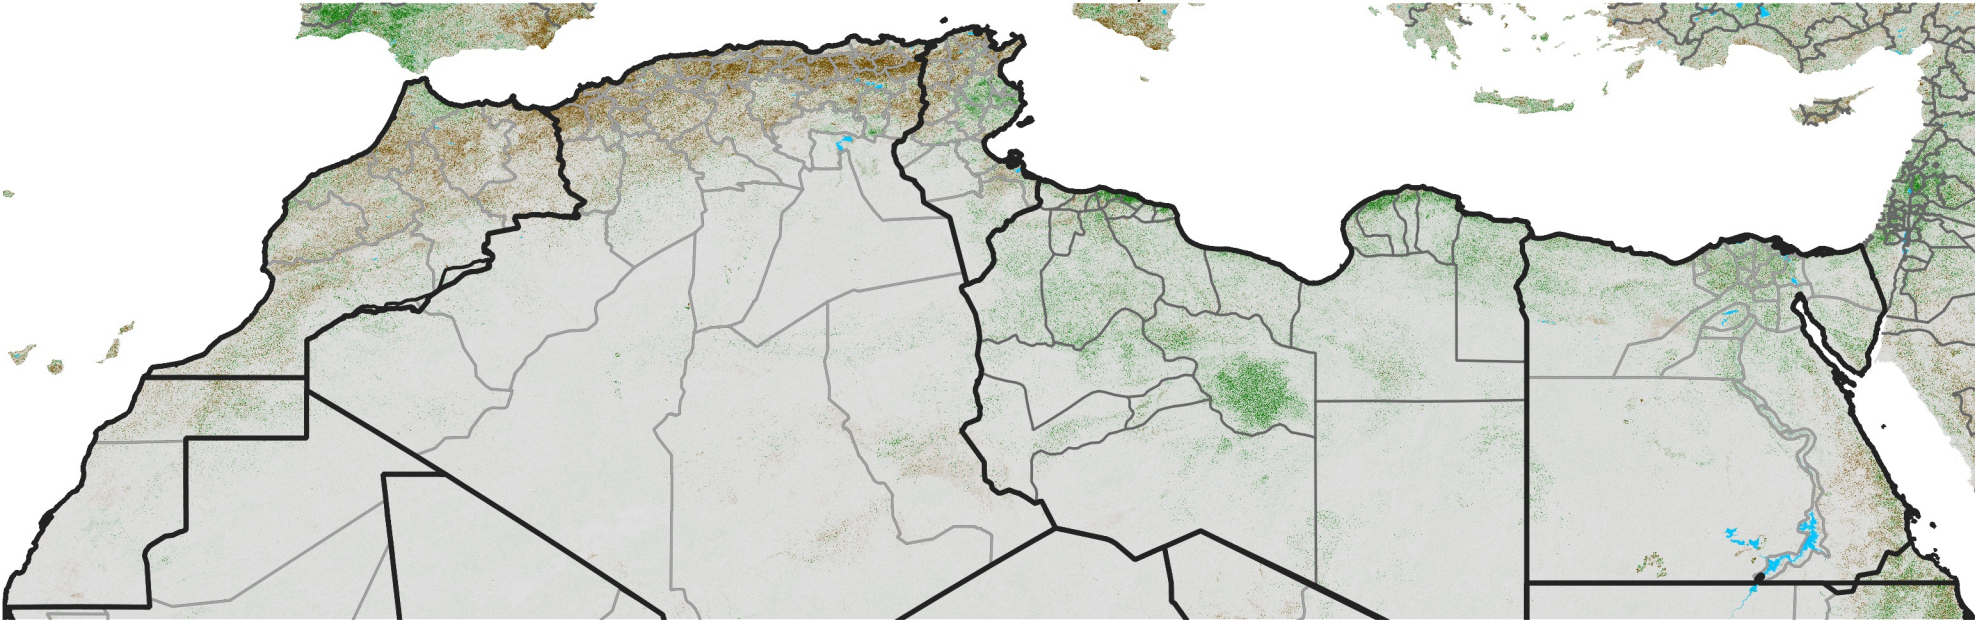

# North Africa NDVI Difference

2020 minus 2019

Period 64 / Nov 11 - 20, 2020

## NDVI Difference

< -0.3   -0.2   -0.1   -0.05   0.05   0.1   0.2   >0.3

Negative

No Difference

Positive