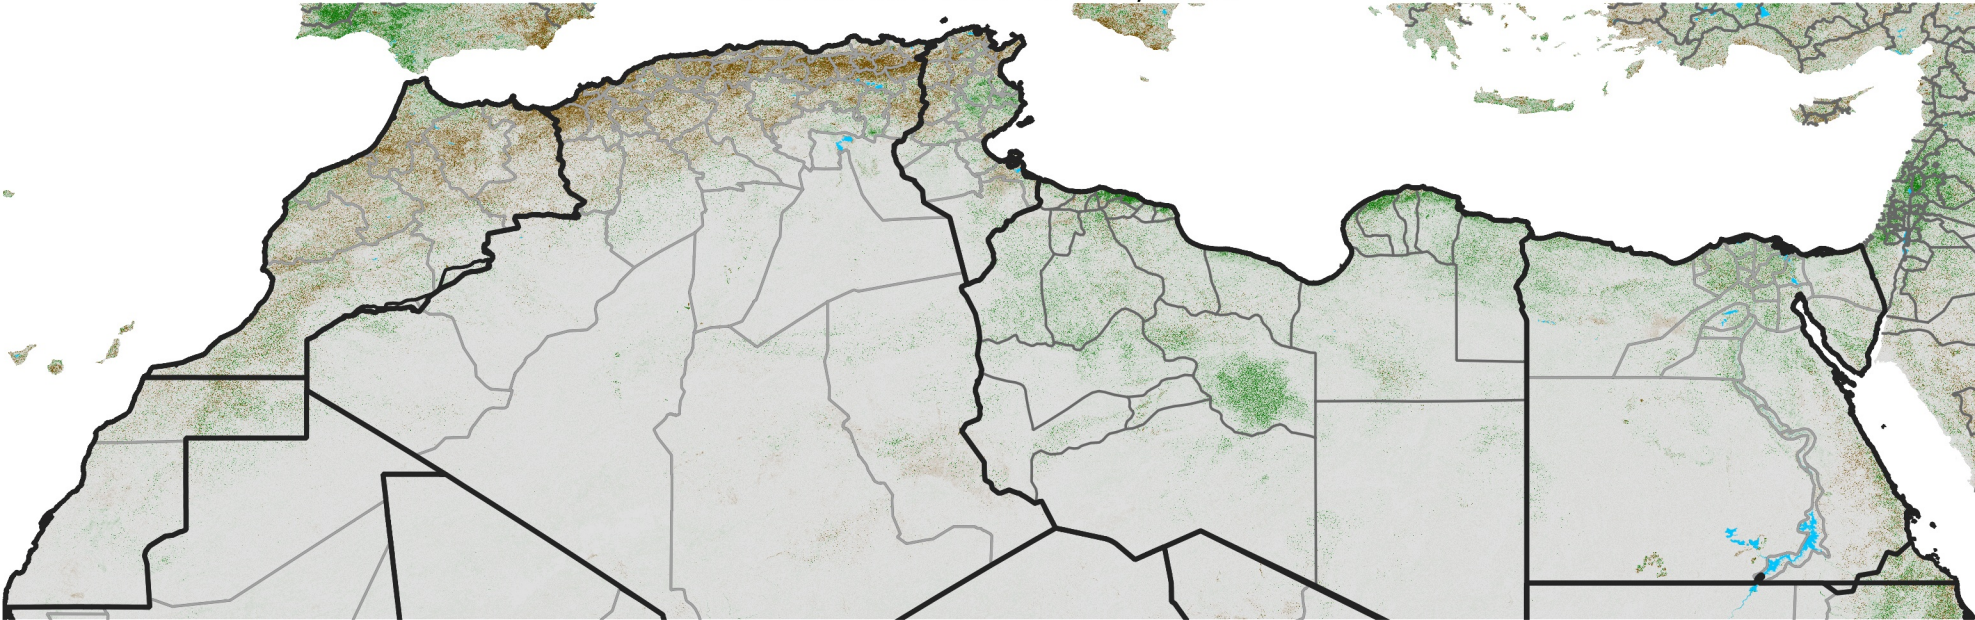

# North Africa NDVI Difference

2020 minus 2019

Period 65 / Nov 16 - 25, 2020

## NDVI Difference

< -0.3   -0.2   -0.1   -0.05   0.05   0.1   0.2   >0.3

Negative

No Difference

Positive