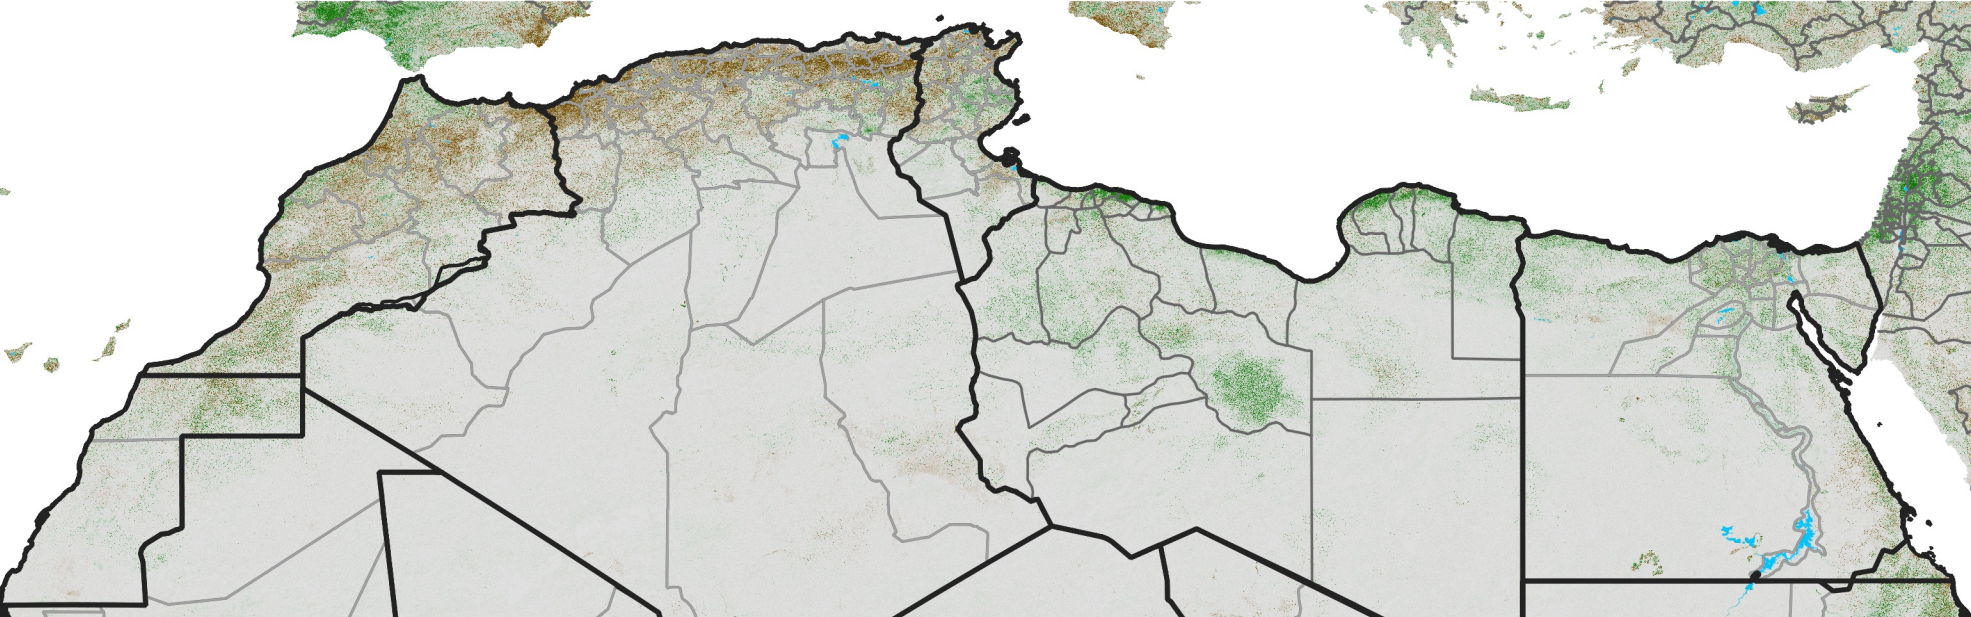

North Africa NDVI Difference

2020 minus 2019

Period 66 / Nov 21 - 30, 2020

NDVI Difference

< -0.3 -0.2 -0.1 -0.05 0.05 0.1 0.2 >0.3

Negative

No Difference

Positive