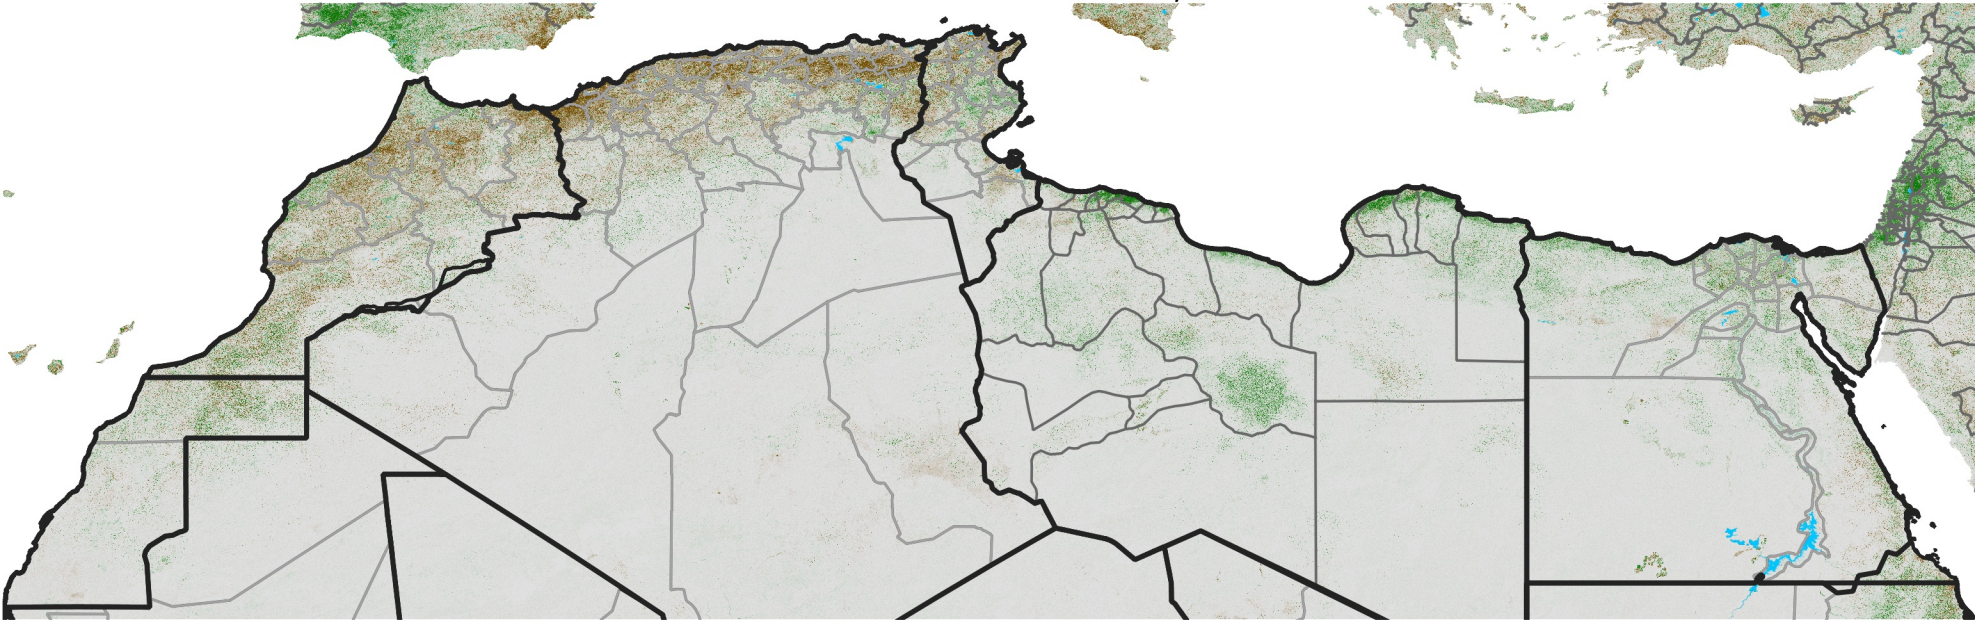

North Africa NDVI Difference

2020 minus 2019

Period 67 / Nov 26 - Dec 05, 2020

NDVI Difference

<math>< -0.3</math> -0.2 -0.1 -0.05 0.05 0.1 0.2 > 0.3

Negative

No Difference

Positive