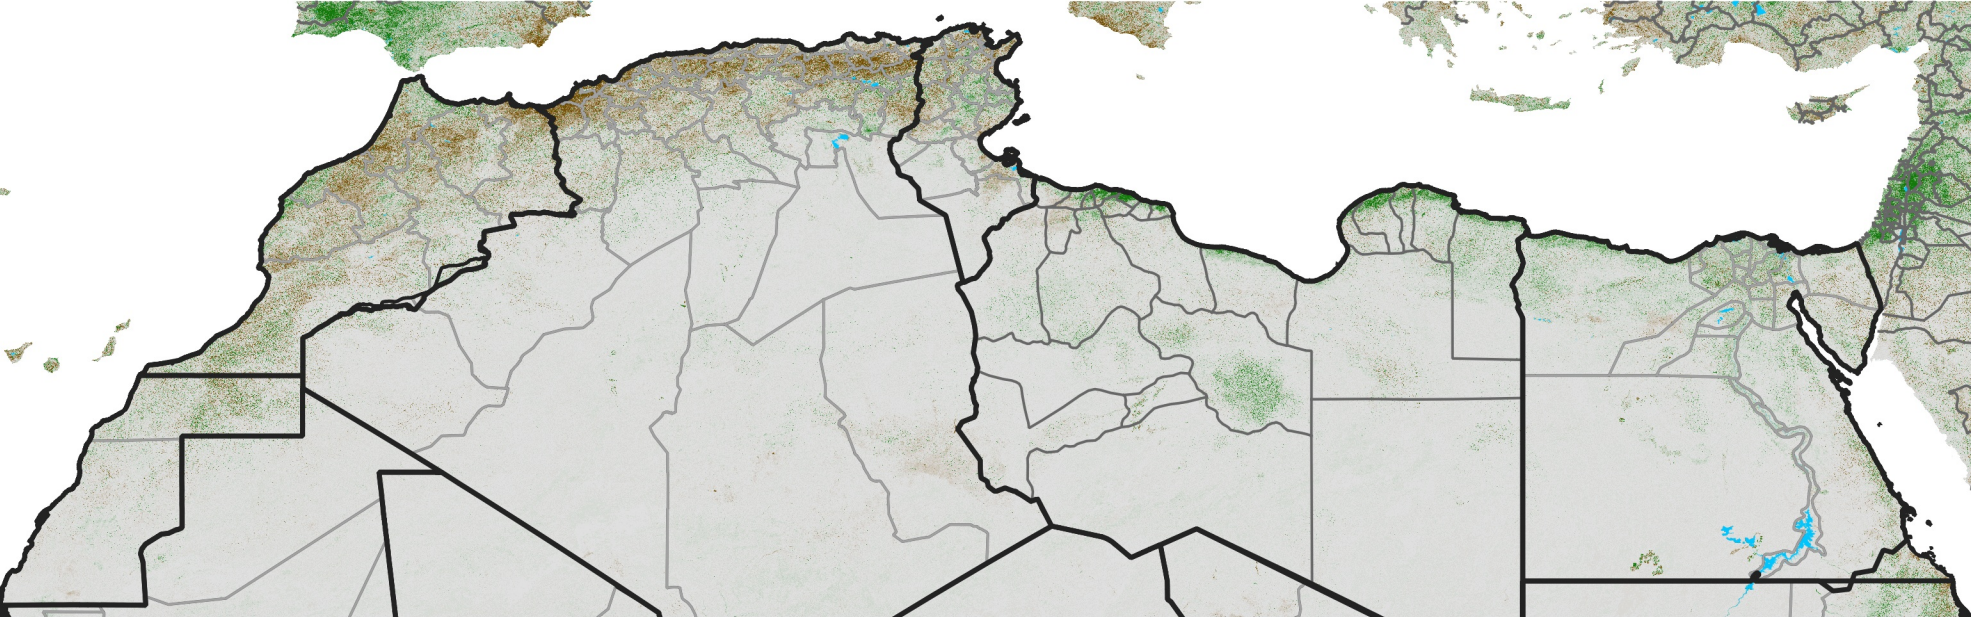

North Africa NDVI Difference

2020 minus 2019

Period 68 / Dec 01 - 10, 2020

NDVI Difference

< -0.3 -0.2 -0.1 -0.05 0.05 0.1 0.2 >0.3

Negative

No Difference

Positive