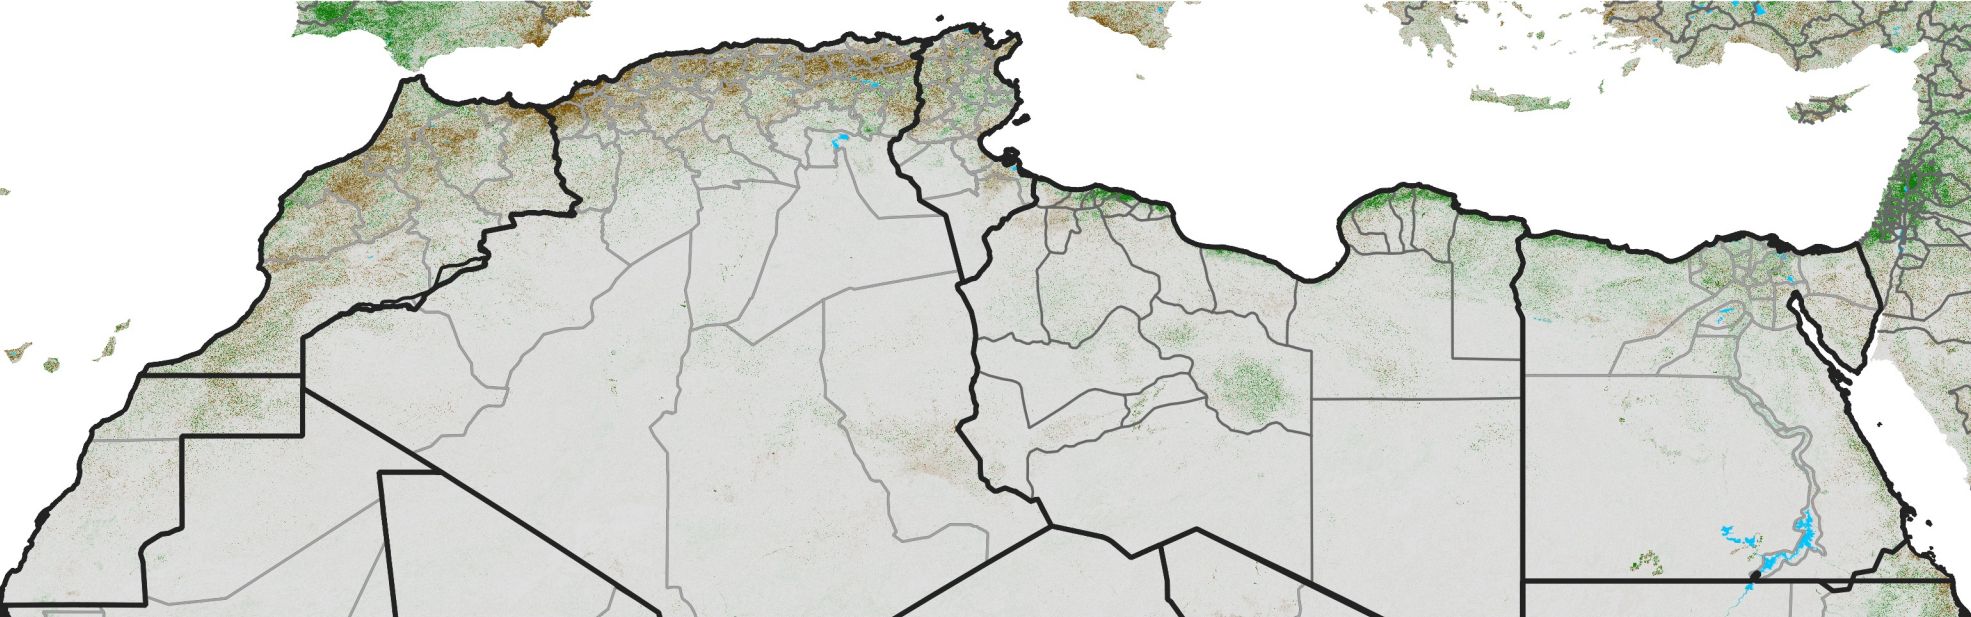

North Africa NDVI Difference

2020 minus 2019

Period 69 / Dec 06 - 15, 2020

NDVI Difference

< -0.3 -0.2 -0.1 -0.05 0.05 0.1 0.2 >0.3

Negative

No Difference

Positive