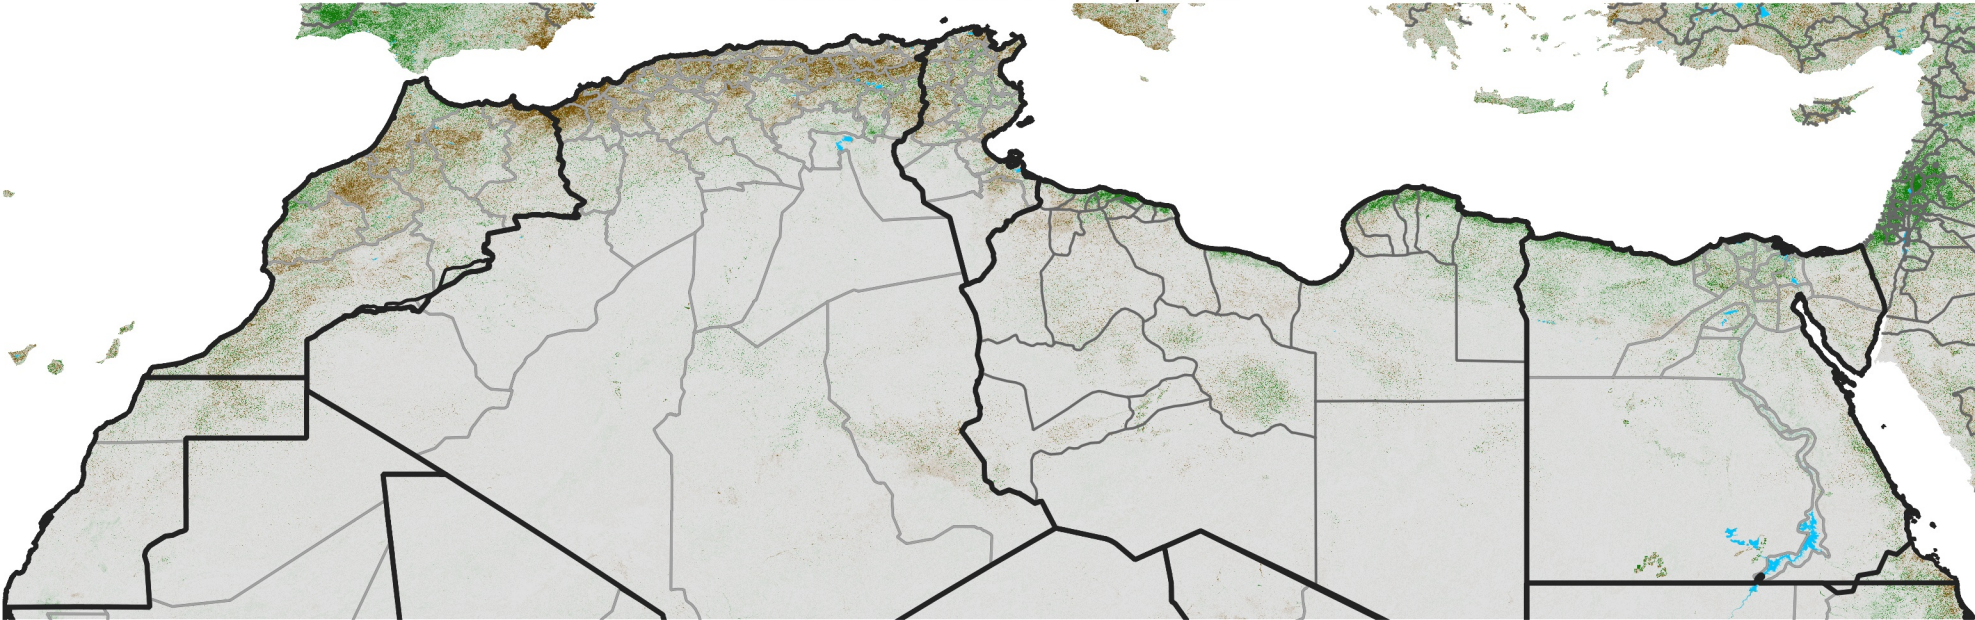

# North Africa NDVI Difference

2020 minus 2019

Period 70 / Dec 11 - 20, 2020

## NDVI Difference

< -0.3   -0.2   -0.1   -0.05   0.05   0.1   0.2   >0.3

Negative

No Difference

Positive