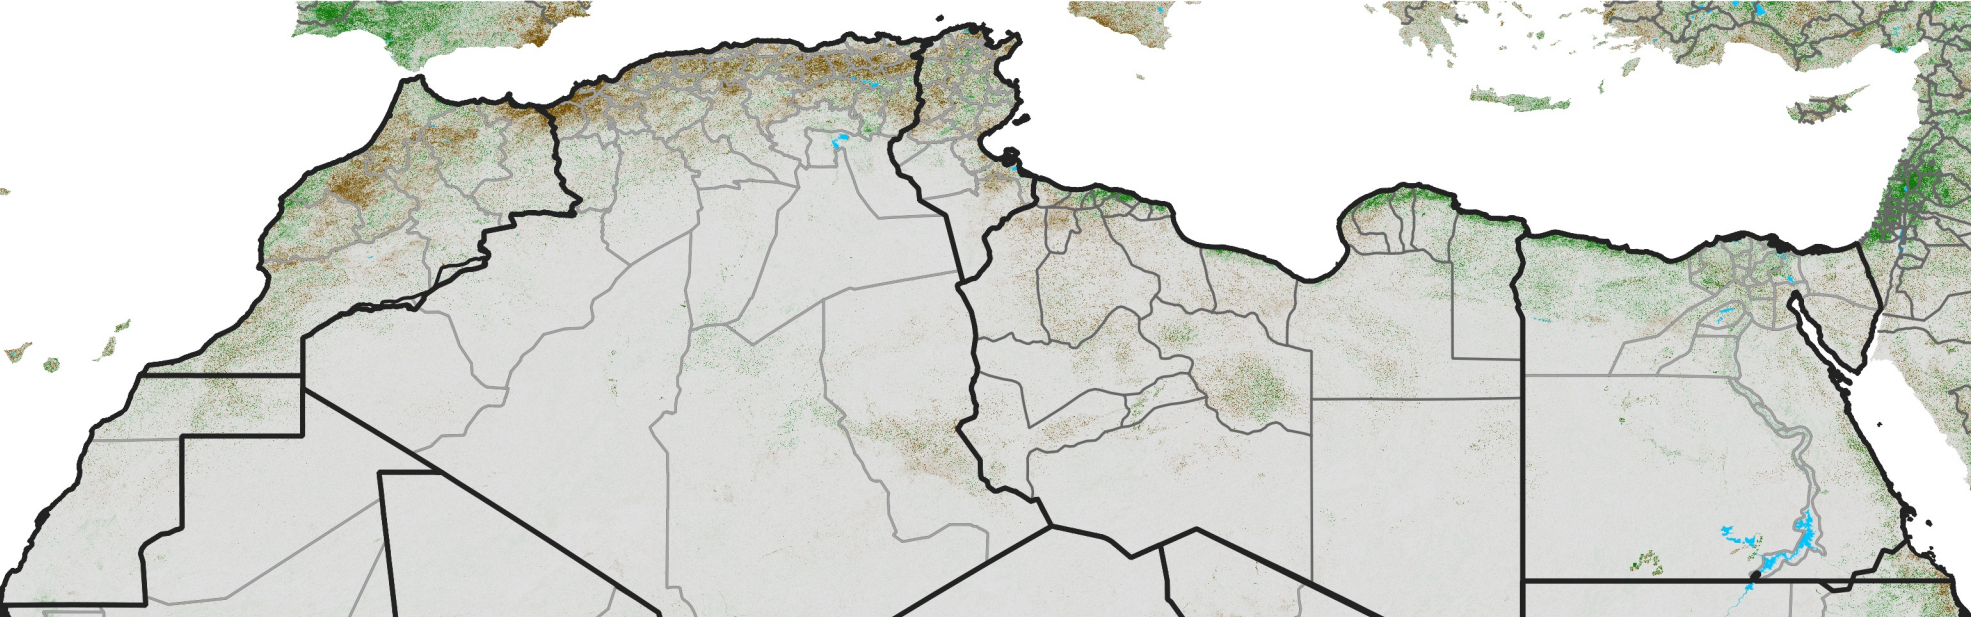

North Africa NDVI Difference

2020 minus 2019

Period 71 / Dec 16 - 25, 2020

NDVI Difference

< -0.3 -0.2 -0.1 -0.05 0.05 0.1 0.2 >0.3

Negative

No Difference

Positive