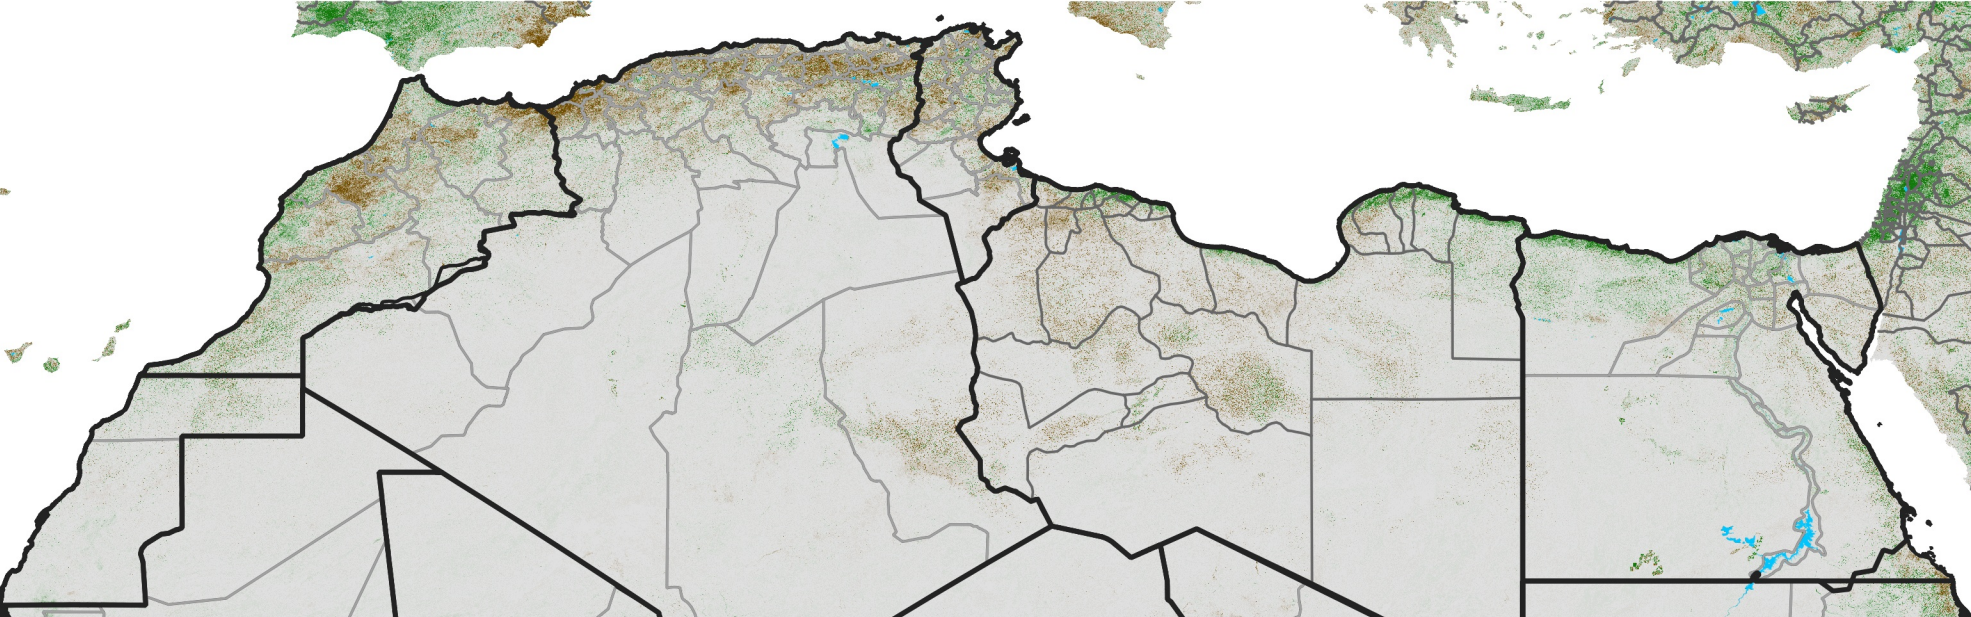

North Africa NDVI Difference

2020 minus 2019

Period 72 / Dec 21 - 31, 2020

NDVI Difference

< -0.3 -0.2 -0.1 -0.05 0.05 0.1 0.2 >0.3

Negative

No Difference

Positive