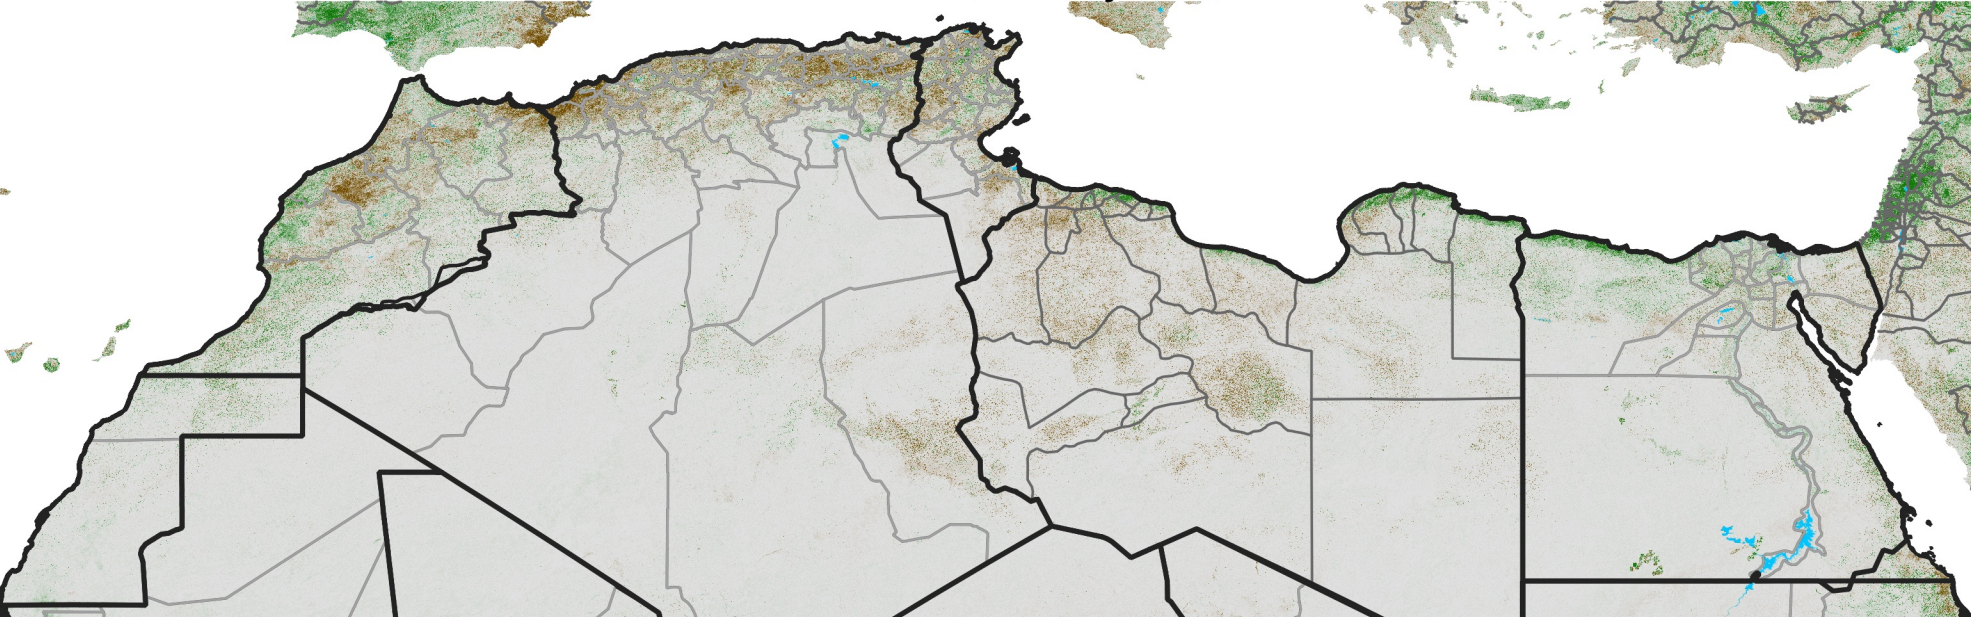

# North Africa NDVI Difference

2021 minus 2020

Period 01 / Dec 26, 2020 - Jan 05, 2021

## NDVI Difference

< -0.3   -0.2   -0.1   -0.05   0.05   0.1   0.2   >0.3

Negative

No Difference

Positive