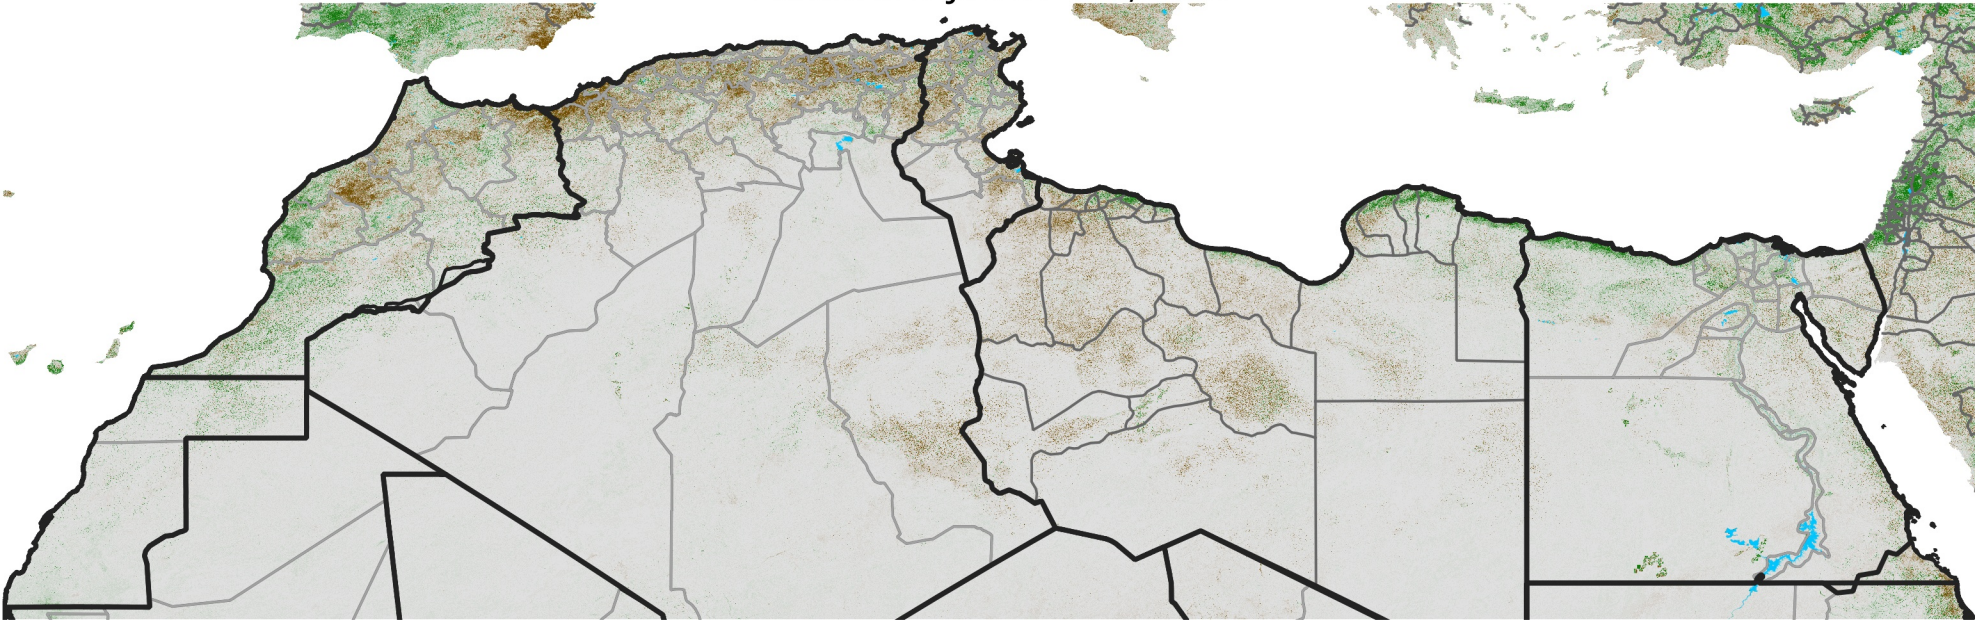

# North Africa NDVI Difference

2021 minus 2020

Period 02 / Jan 01 - 10, 2021

## NDVI Difference

< -0.3   -0.2   -0.1   -0.05   0.05   0.1   0.2   >0.3

Negative

No Difference

Positive