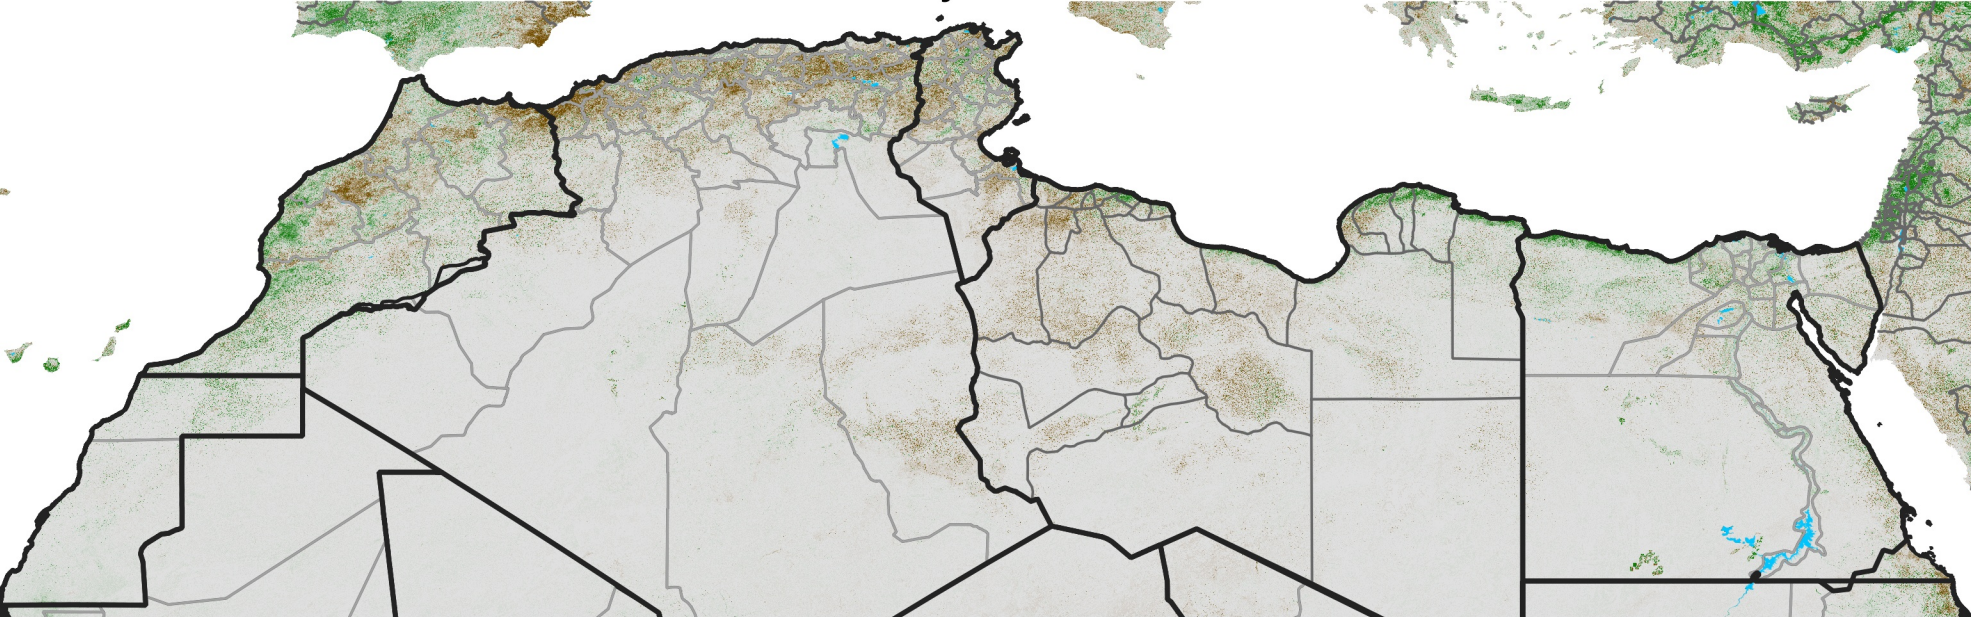

North Africa NDVI Difference

2021 minus 2020

Period 03 / Jan 06 - 15, 2021

NDVI Difference

< -0.3 -0.2 -0.1 -0.05 0.05 0.1 0.2 >0.3

Negative

No Difference

Positive