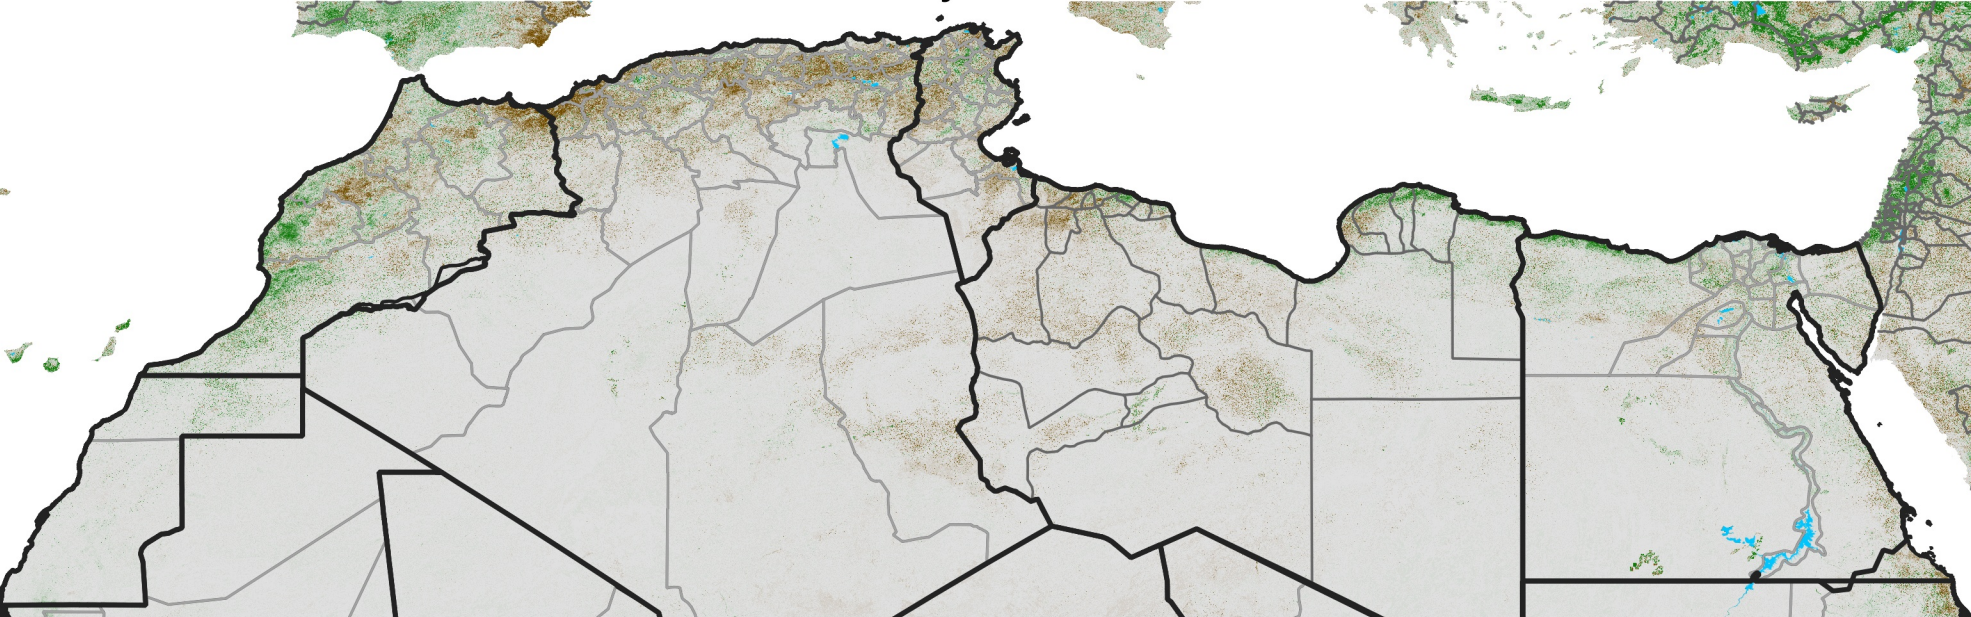

North Africa NDVI Difference

2021 minus 2020

Period 04 / Jan 11 - 20, 2021

NDVI Difference

< -0.3 -0.2 -0.1 -0.05 0.05 0.1 0.2 >0.3

Negative

No Difference

Positive