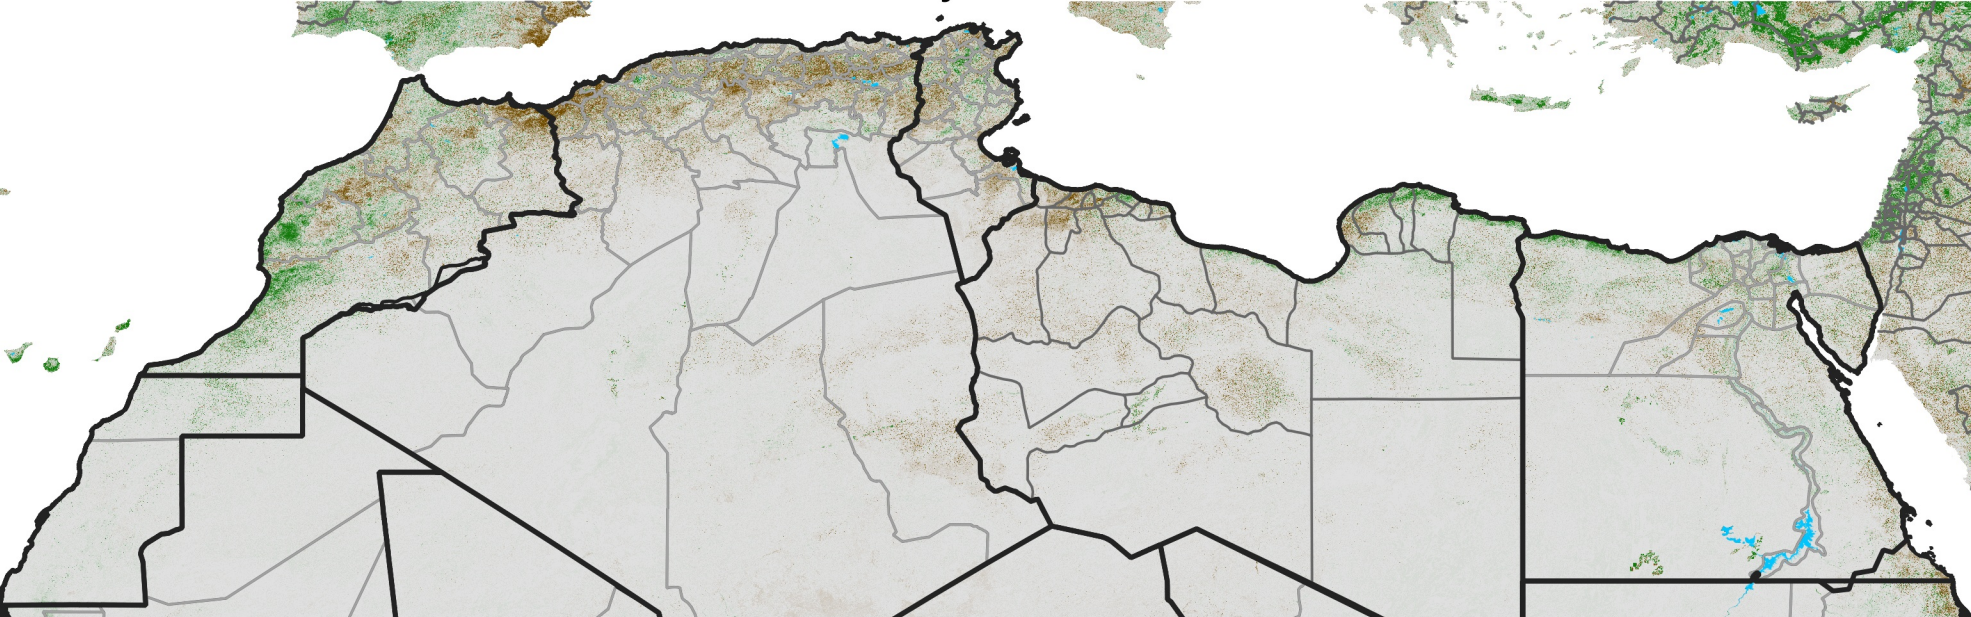

North Africa NDVI Difference

2021 minus 2020

Period 05 / Jan 16 - 25, 2021

NDVI Difference

< -0.3 -0.2 -0.1 -0.05 0.05 0.1 0.2 >0.3

Negative

No Difference

Positive