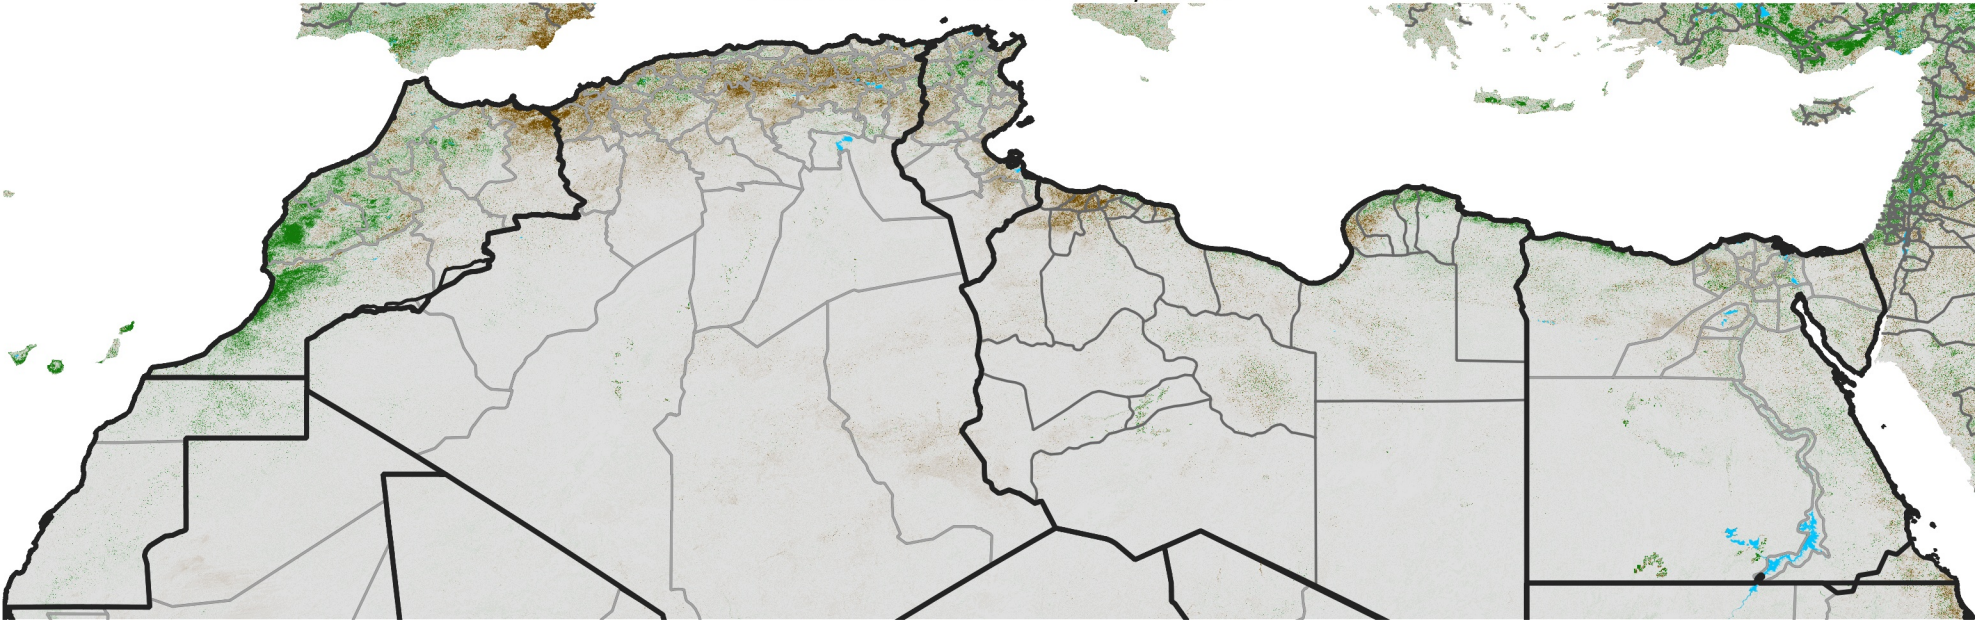

North Africa NDVI Difference

2021 minus 2020

Period 08 / Feb 01 - 10, 2021

NDVI Difference

< -0.3 -0.2 -0.1 -0.05 0.05 0.1 0.2 >0.3

Negative

No Difference

Positive