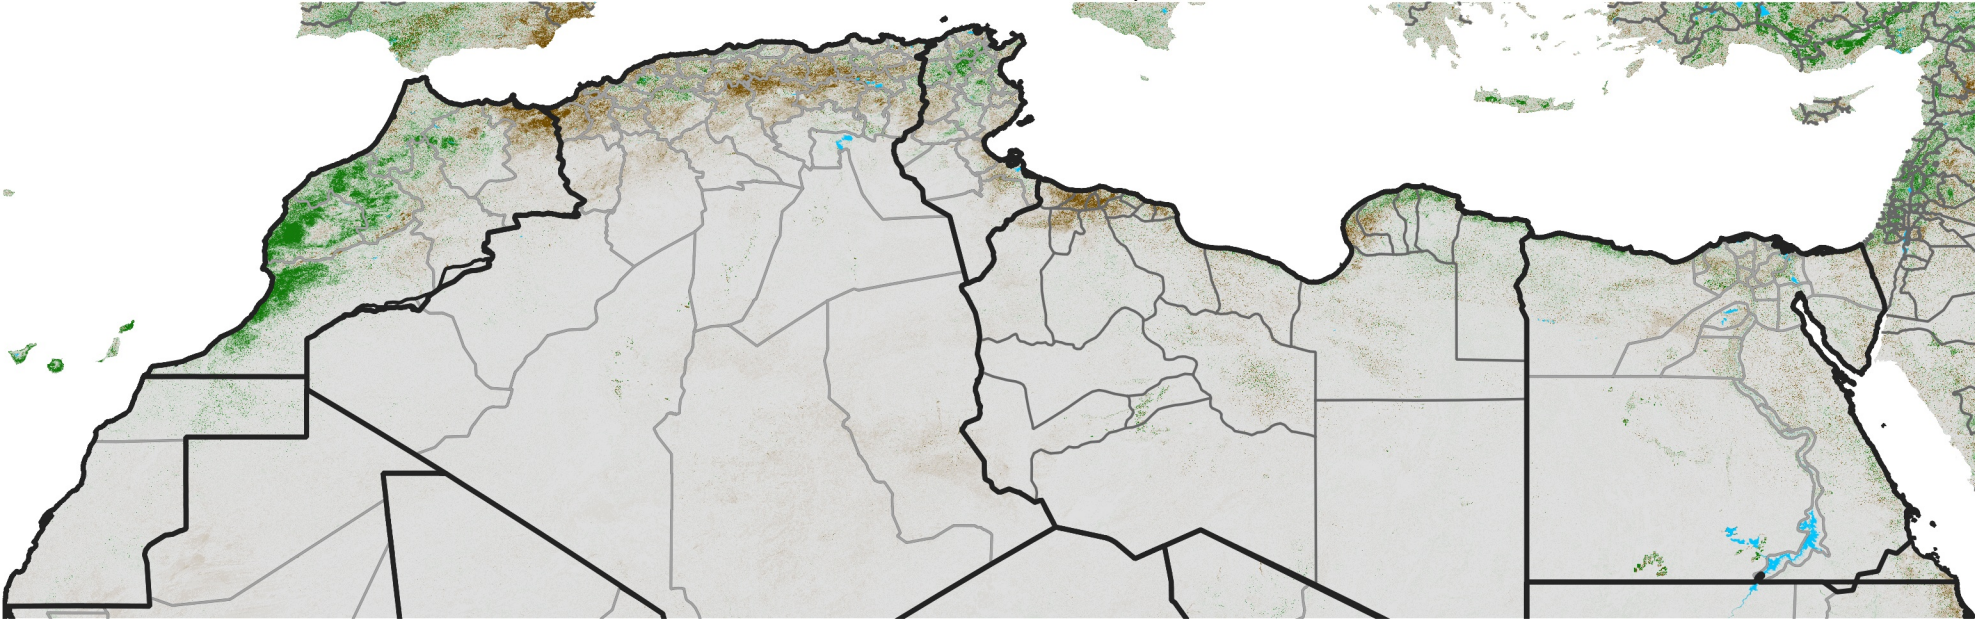

# North Africa NDVI Difference

2021 minus 2020

Period 10 / Feb 11 - 20, 2021

## NDVI Difference

< -0.3   -0.2   -0.1   -0.05   0.05   0.1   0.2   >0.3

Negative

No Difference

Positive