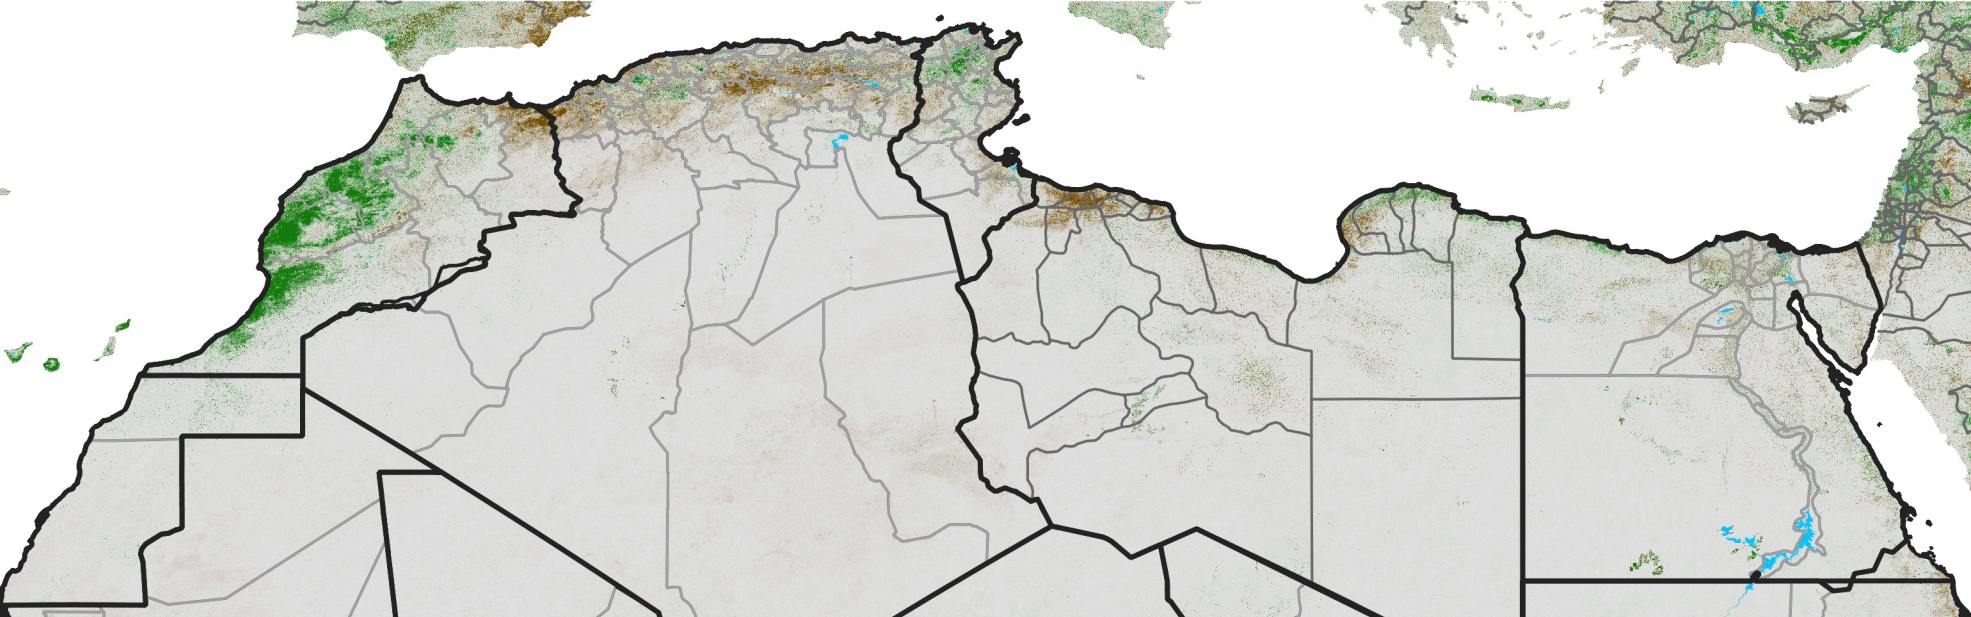

North Africa NDVI Difference

2021 minus 2020

Period 11 / Feb 16 - 25, 2021

NDVI Difference

< -0.3 -0.2 -0.1 -0.05 0.05 0.1 0.2 >0.3

Negative

No Difference

Positive