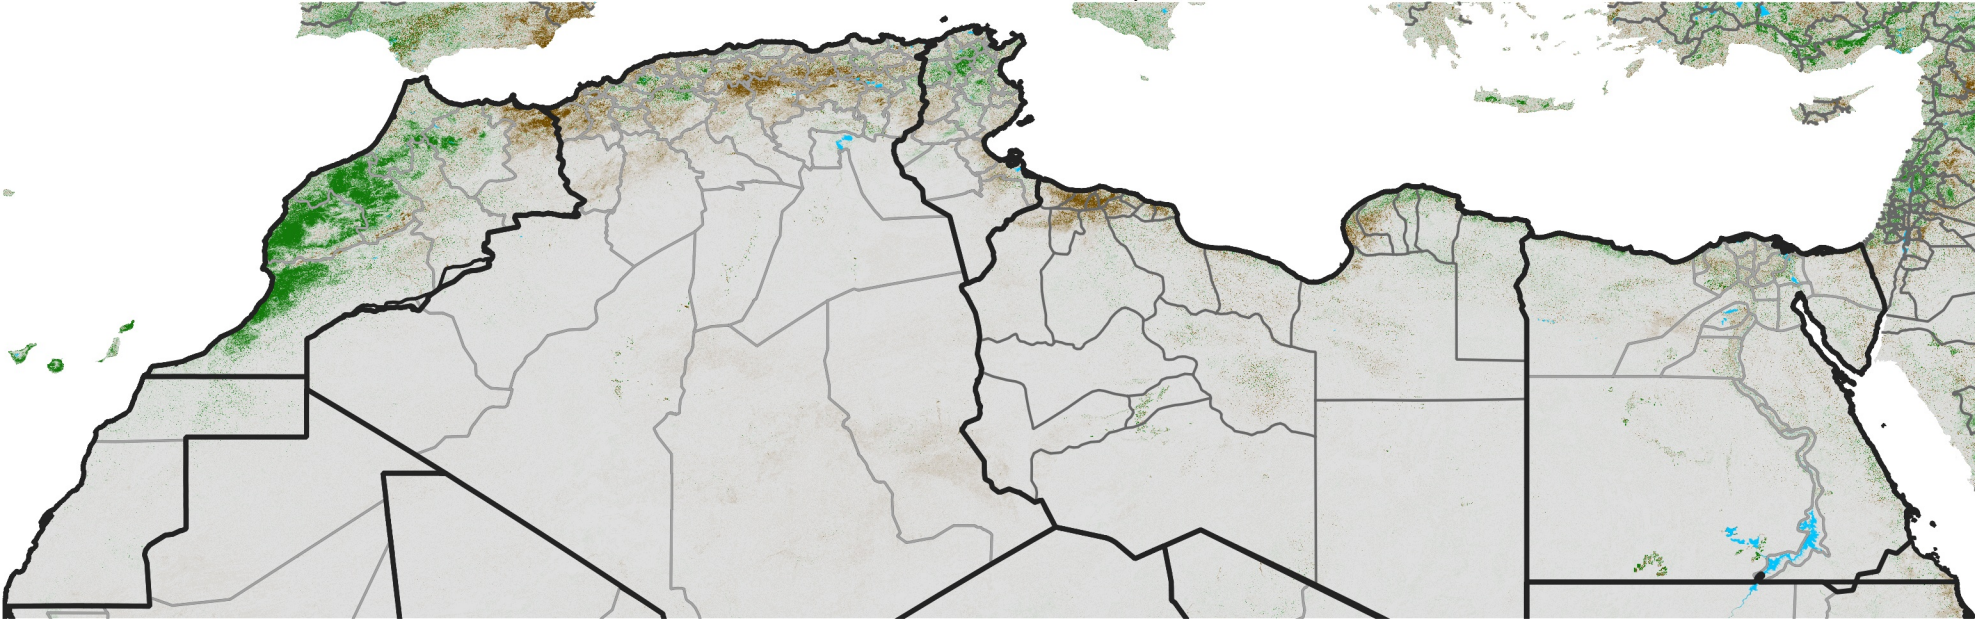

North Africa NDVI Difference

2021 minus 2020

Period 12 / Feb 21 - 28, 2021

NDVI Difference

< -0.3 -0.2 -0.1 -0.05 0.05 0.1 0.2 >0.3

Negative

No Difference

Positive